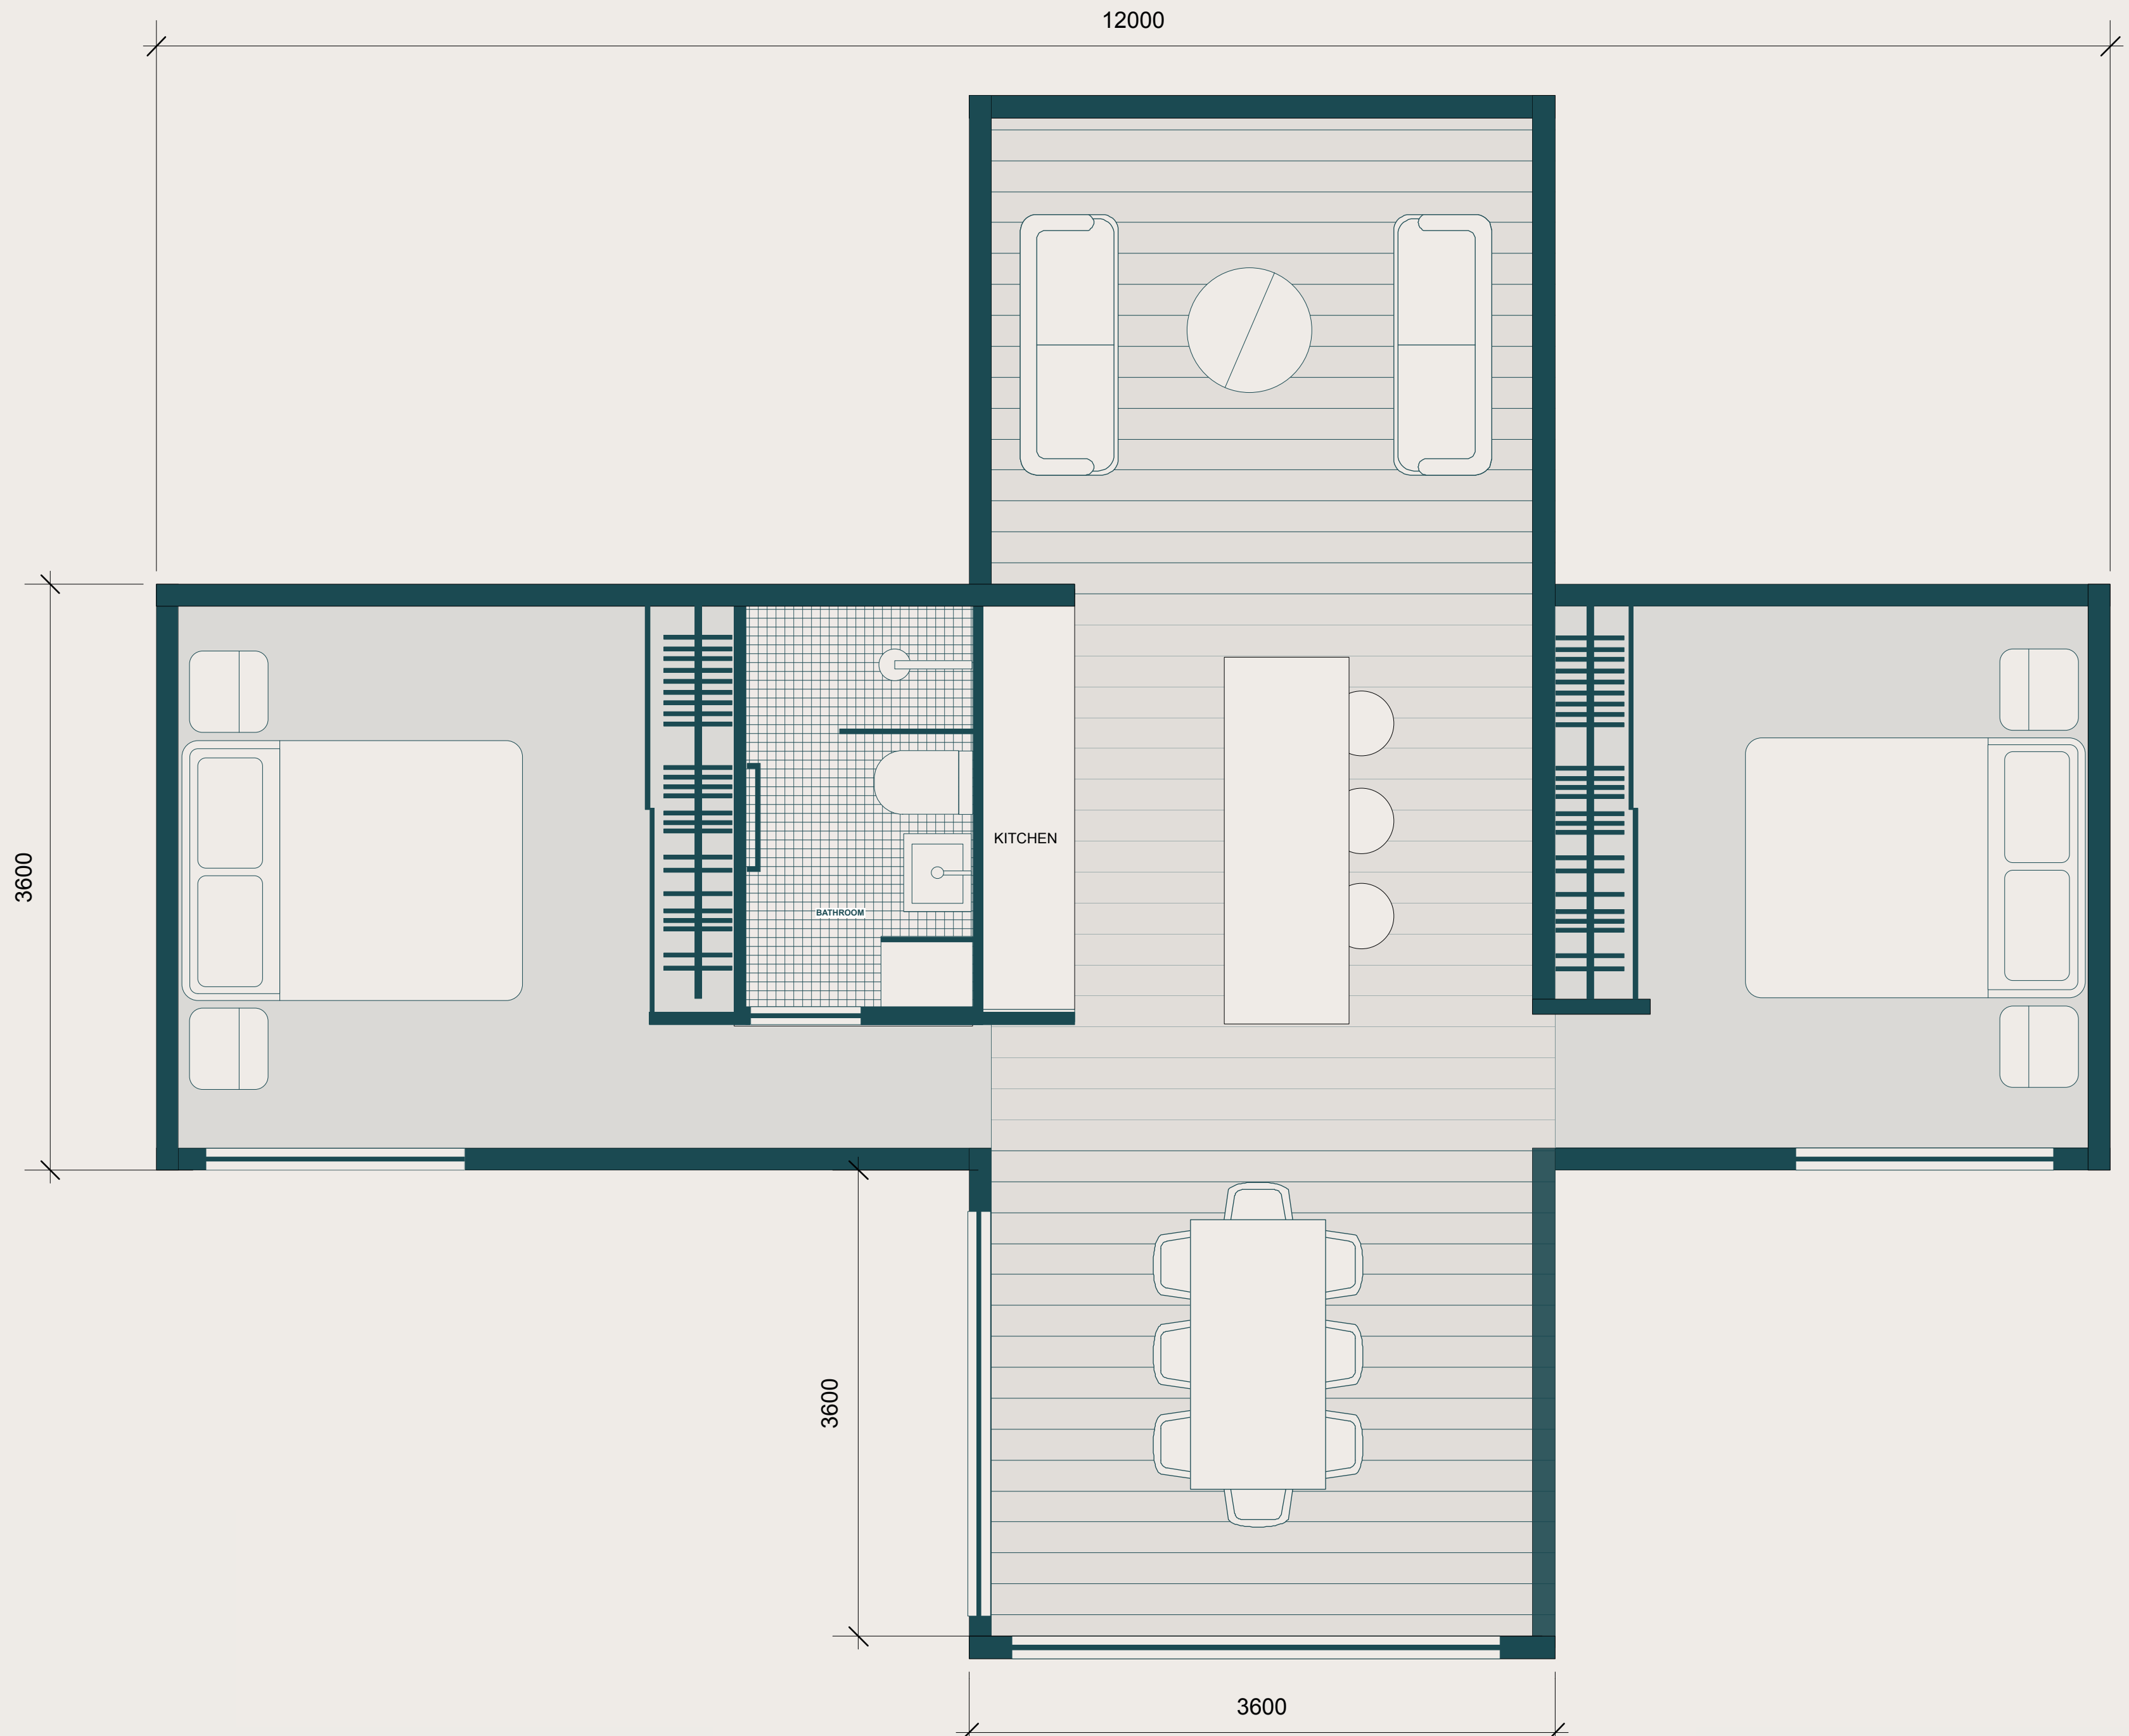

Enquire now:
www.podular.co.nz
09 390 5148
sales@podular.co.nz

PODULAR^{PM}
the block + 70_2 Bed
16.2 x 4.2m
70sqm