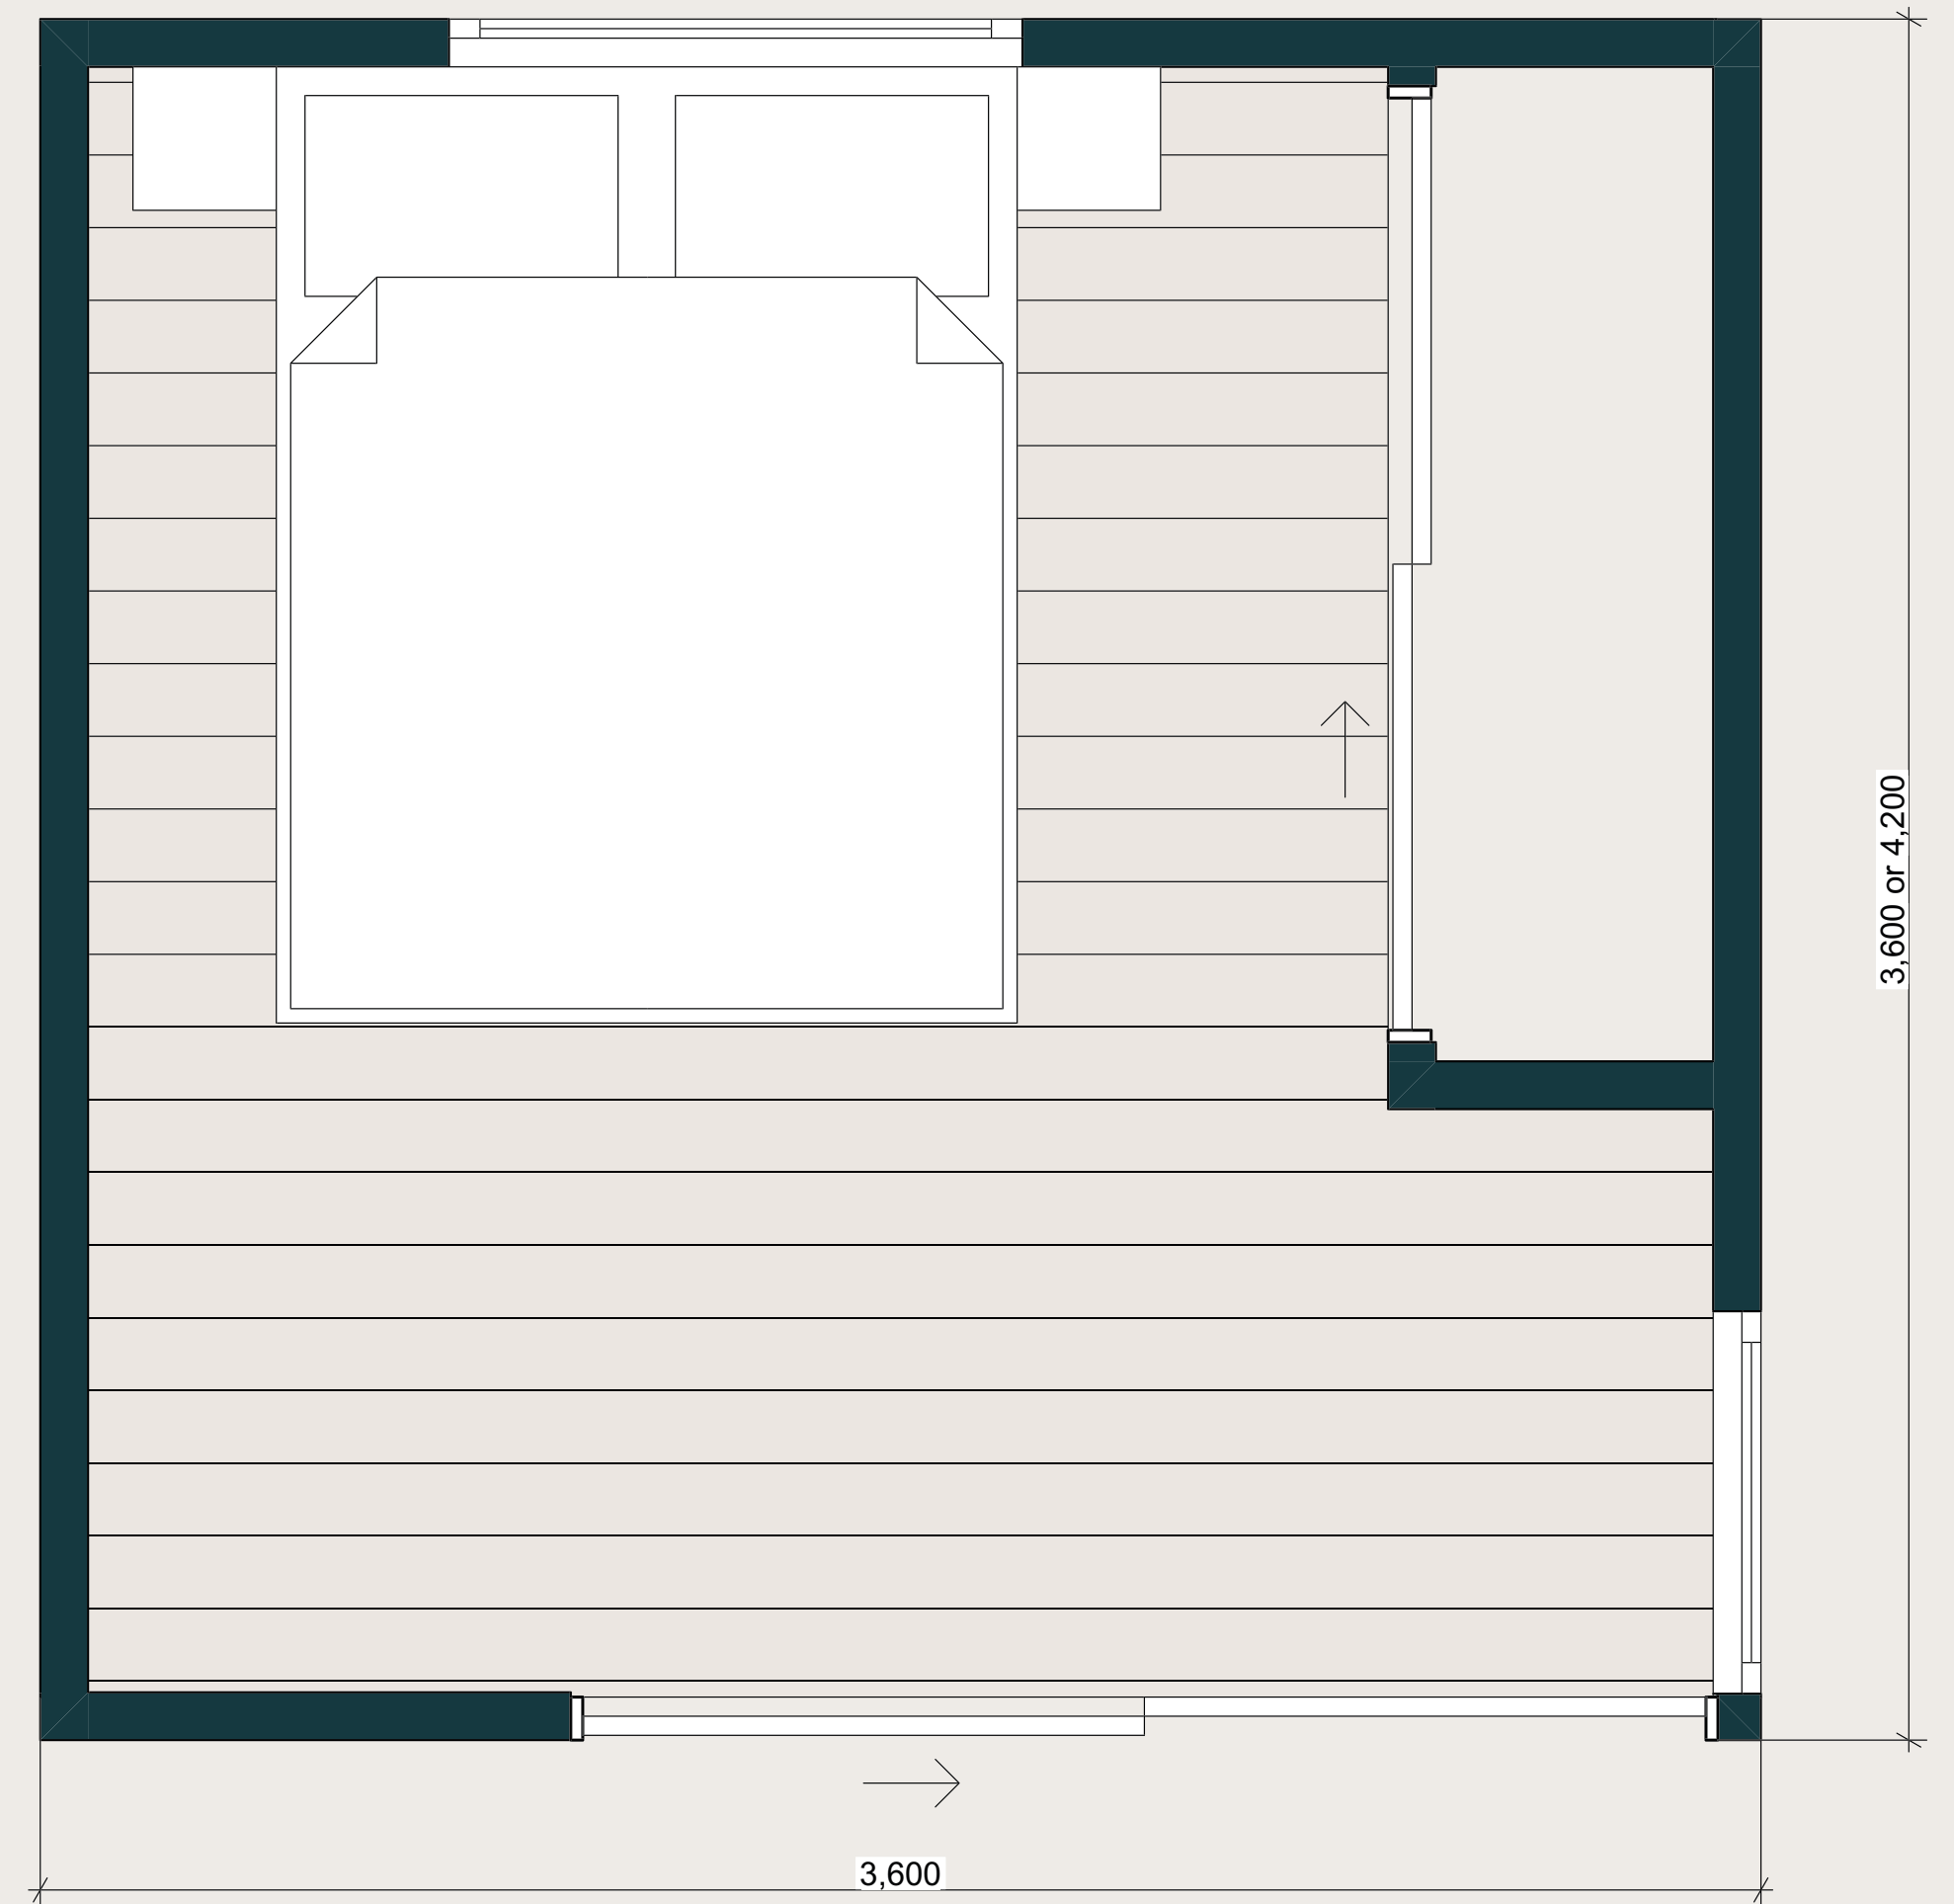

PODULAR^{PM}

the cube 13_1

3.6 x 3.6m

12.96sqm

Enquire now: www.podular.co.nz | 09 390 5148 | sales@podular.co.nz

PODULAR^{PM}

the cube 13_2

3.6 x 3.6m

12.96sqm

Enquire now: www.podular.co.nz | 09 390 5148 | sales@podular.co.nz