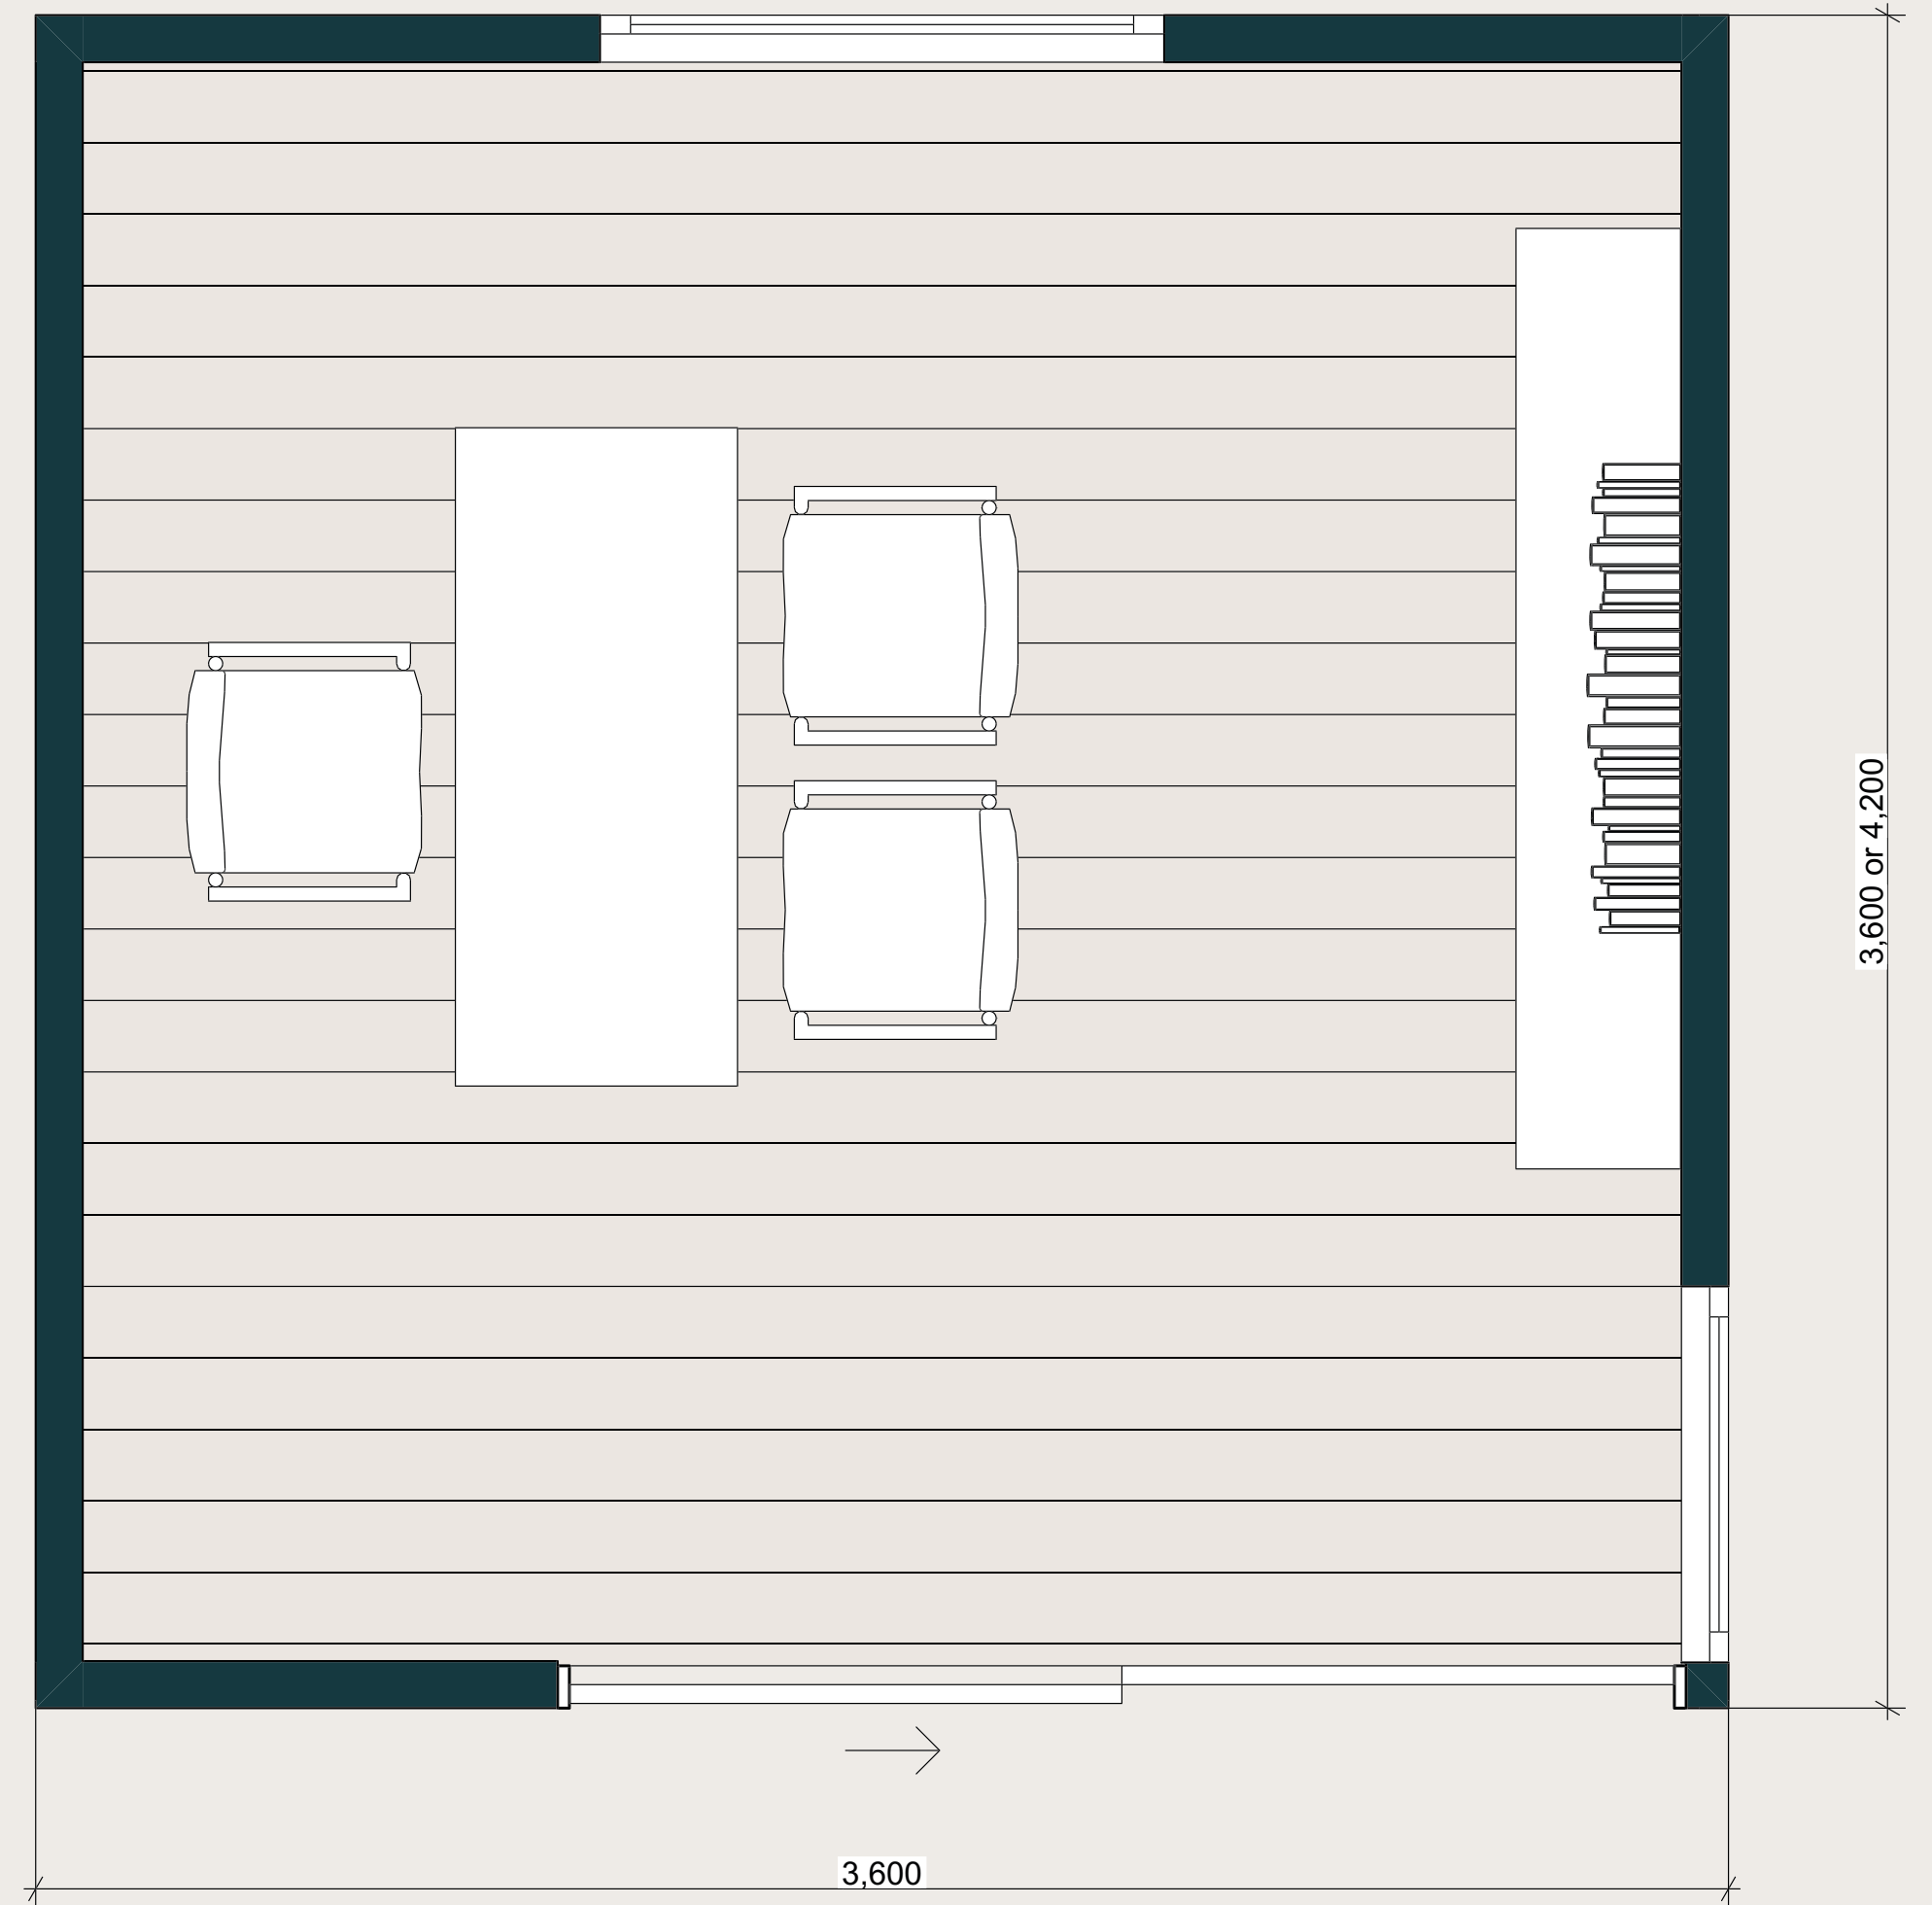

PODULAR^{PM}

the cube 13_1

3.6 x 3.6m

12.96sqm

Enquire now: www.podular.co.nz | 09 390 5148 | sales@podular.co.nz

PODULAR^{PM}

the cube 13_2

3.6 x 3.6m

12.96sqm

Enquire now: www.podular.co.nz | 09 390 5148 | sales@podular.co.nz