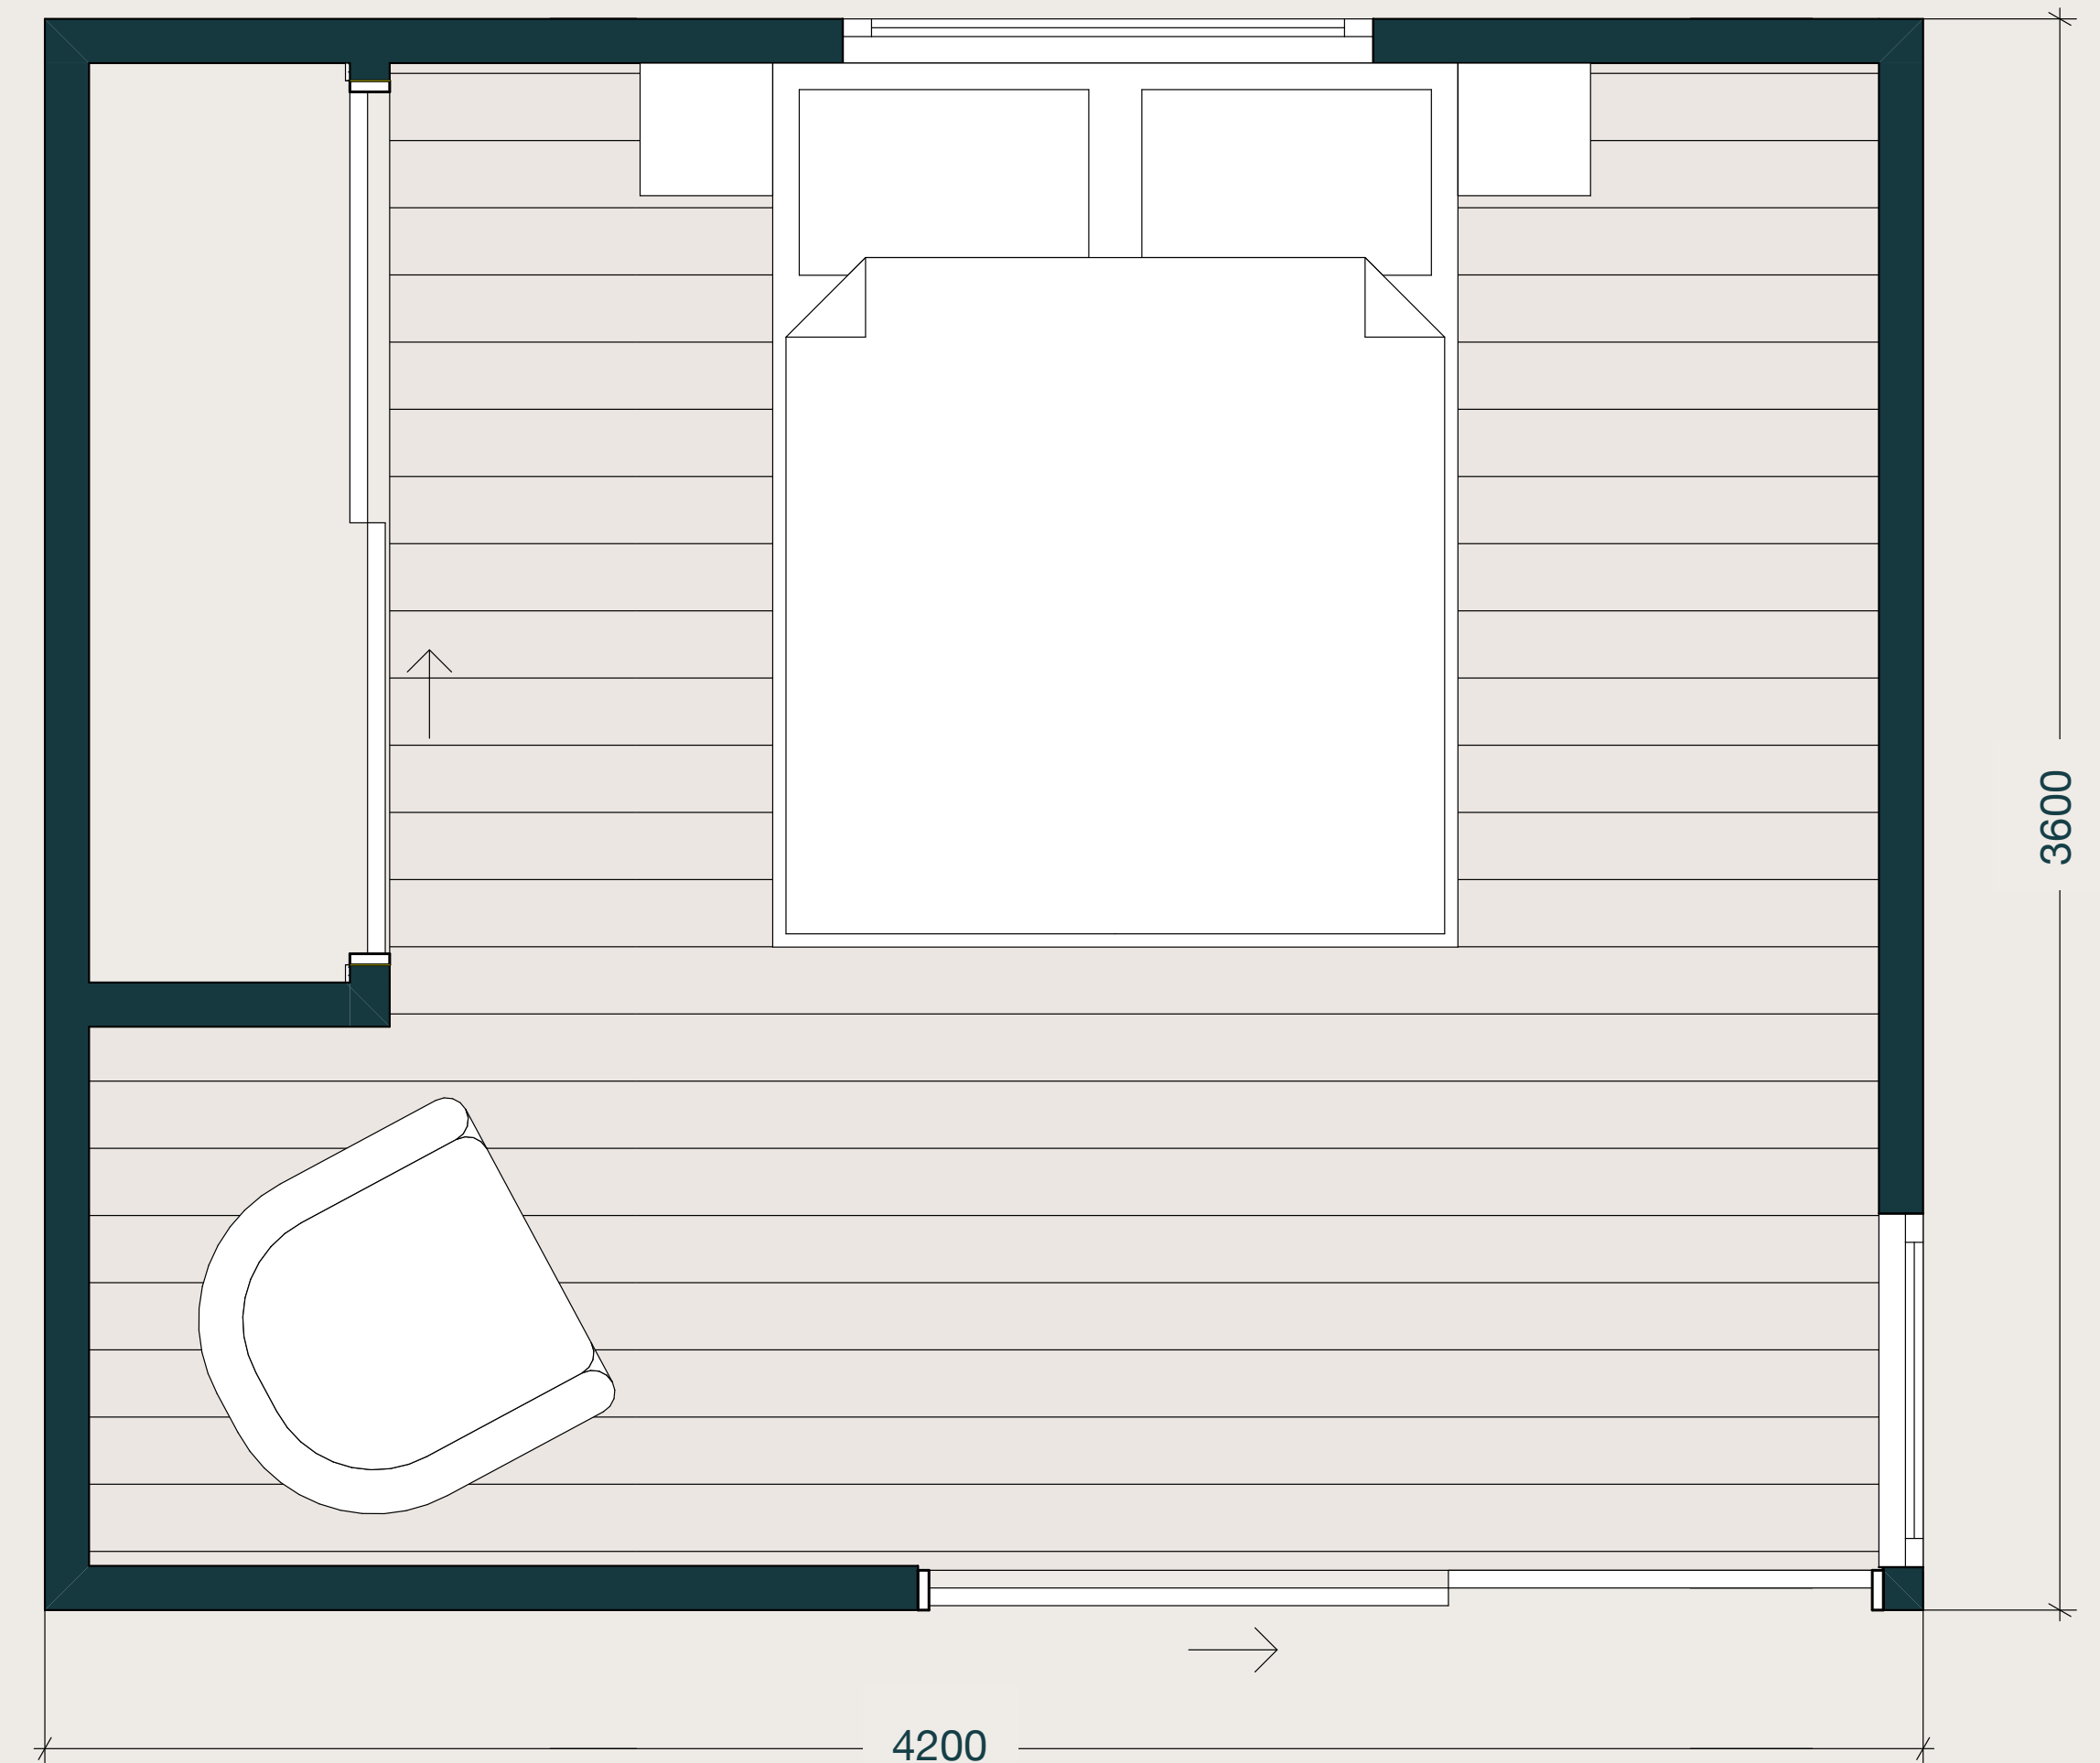

PODULAR^{PM}

the cube 15_1

4.2 x 3.6m

15.12sqm

Enquire now: www.podular.co.nz | 09 390 5148 | sales@podular.co.nz