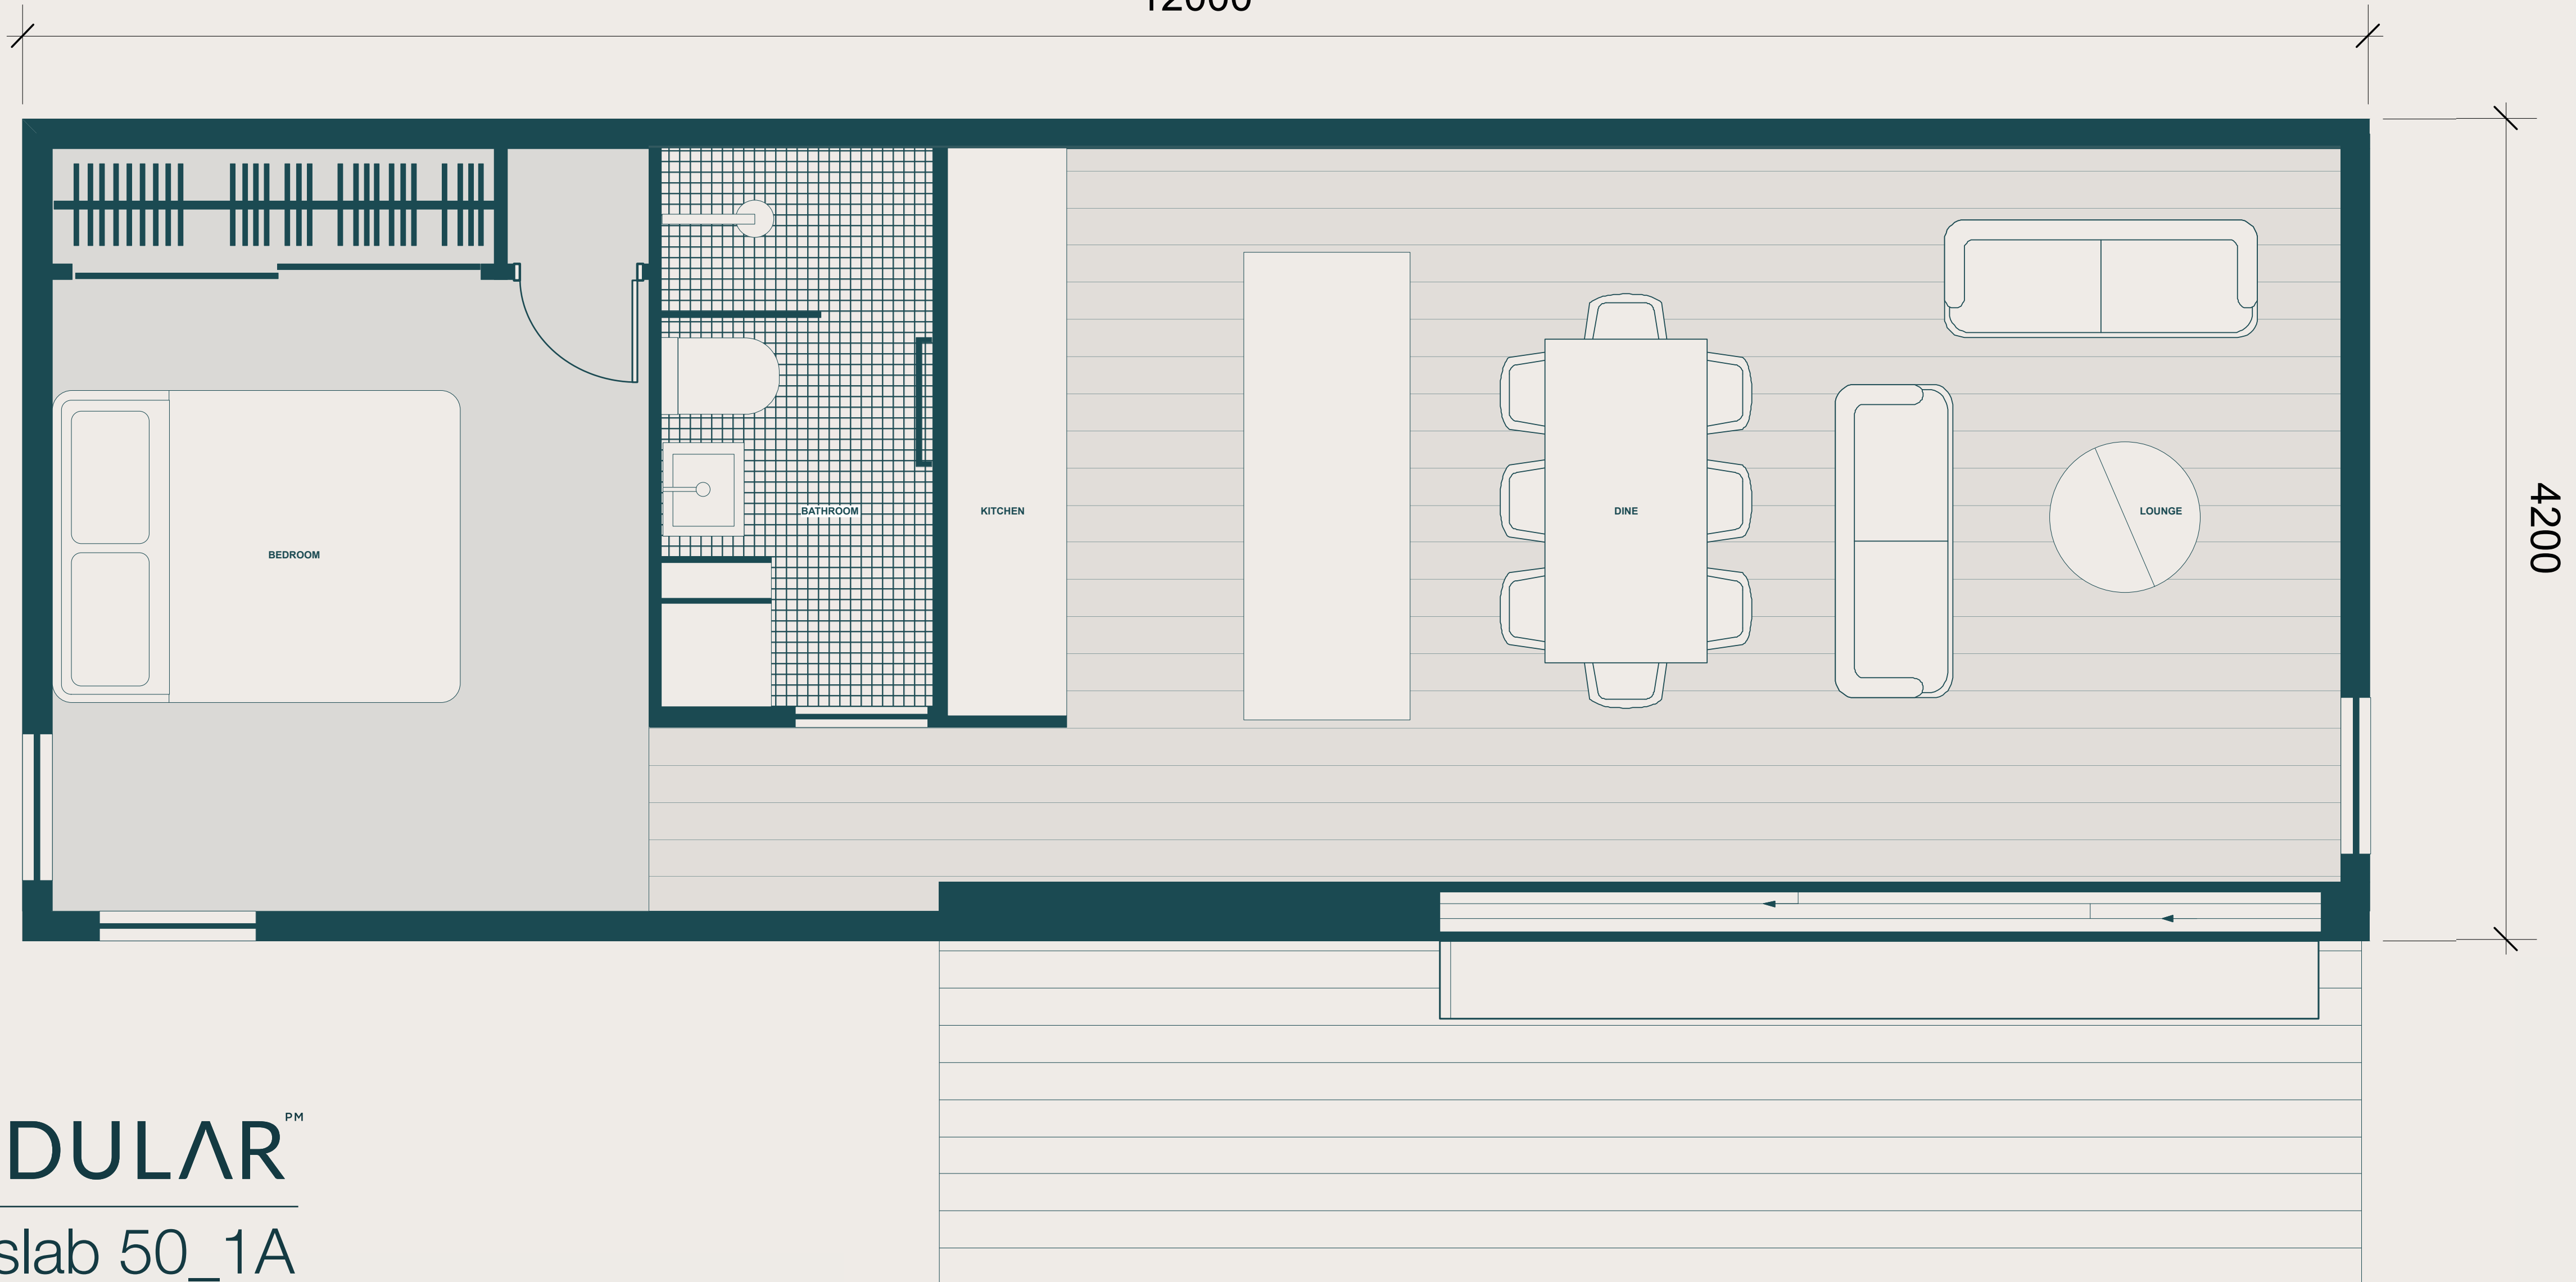

12000

4200

PODULAR^{PM}

the slab 50_1A

12 x 4.2m

50.4sqm

PODULAR^{PM}

the slab 50_1B

12 x 4.2m

50.4sqm

Enquire now: www.podular.co.nz | 09 390 5148 | sales@podular.co.nz