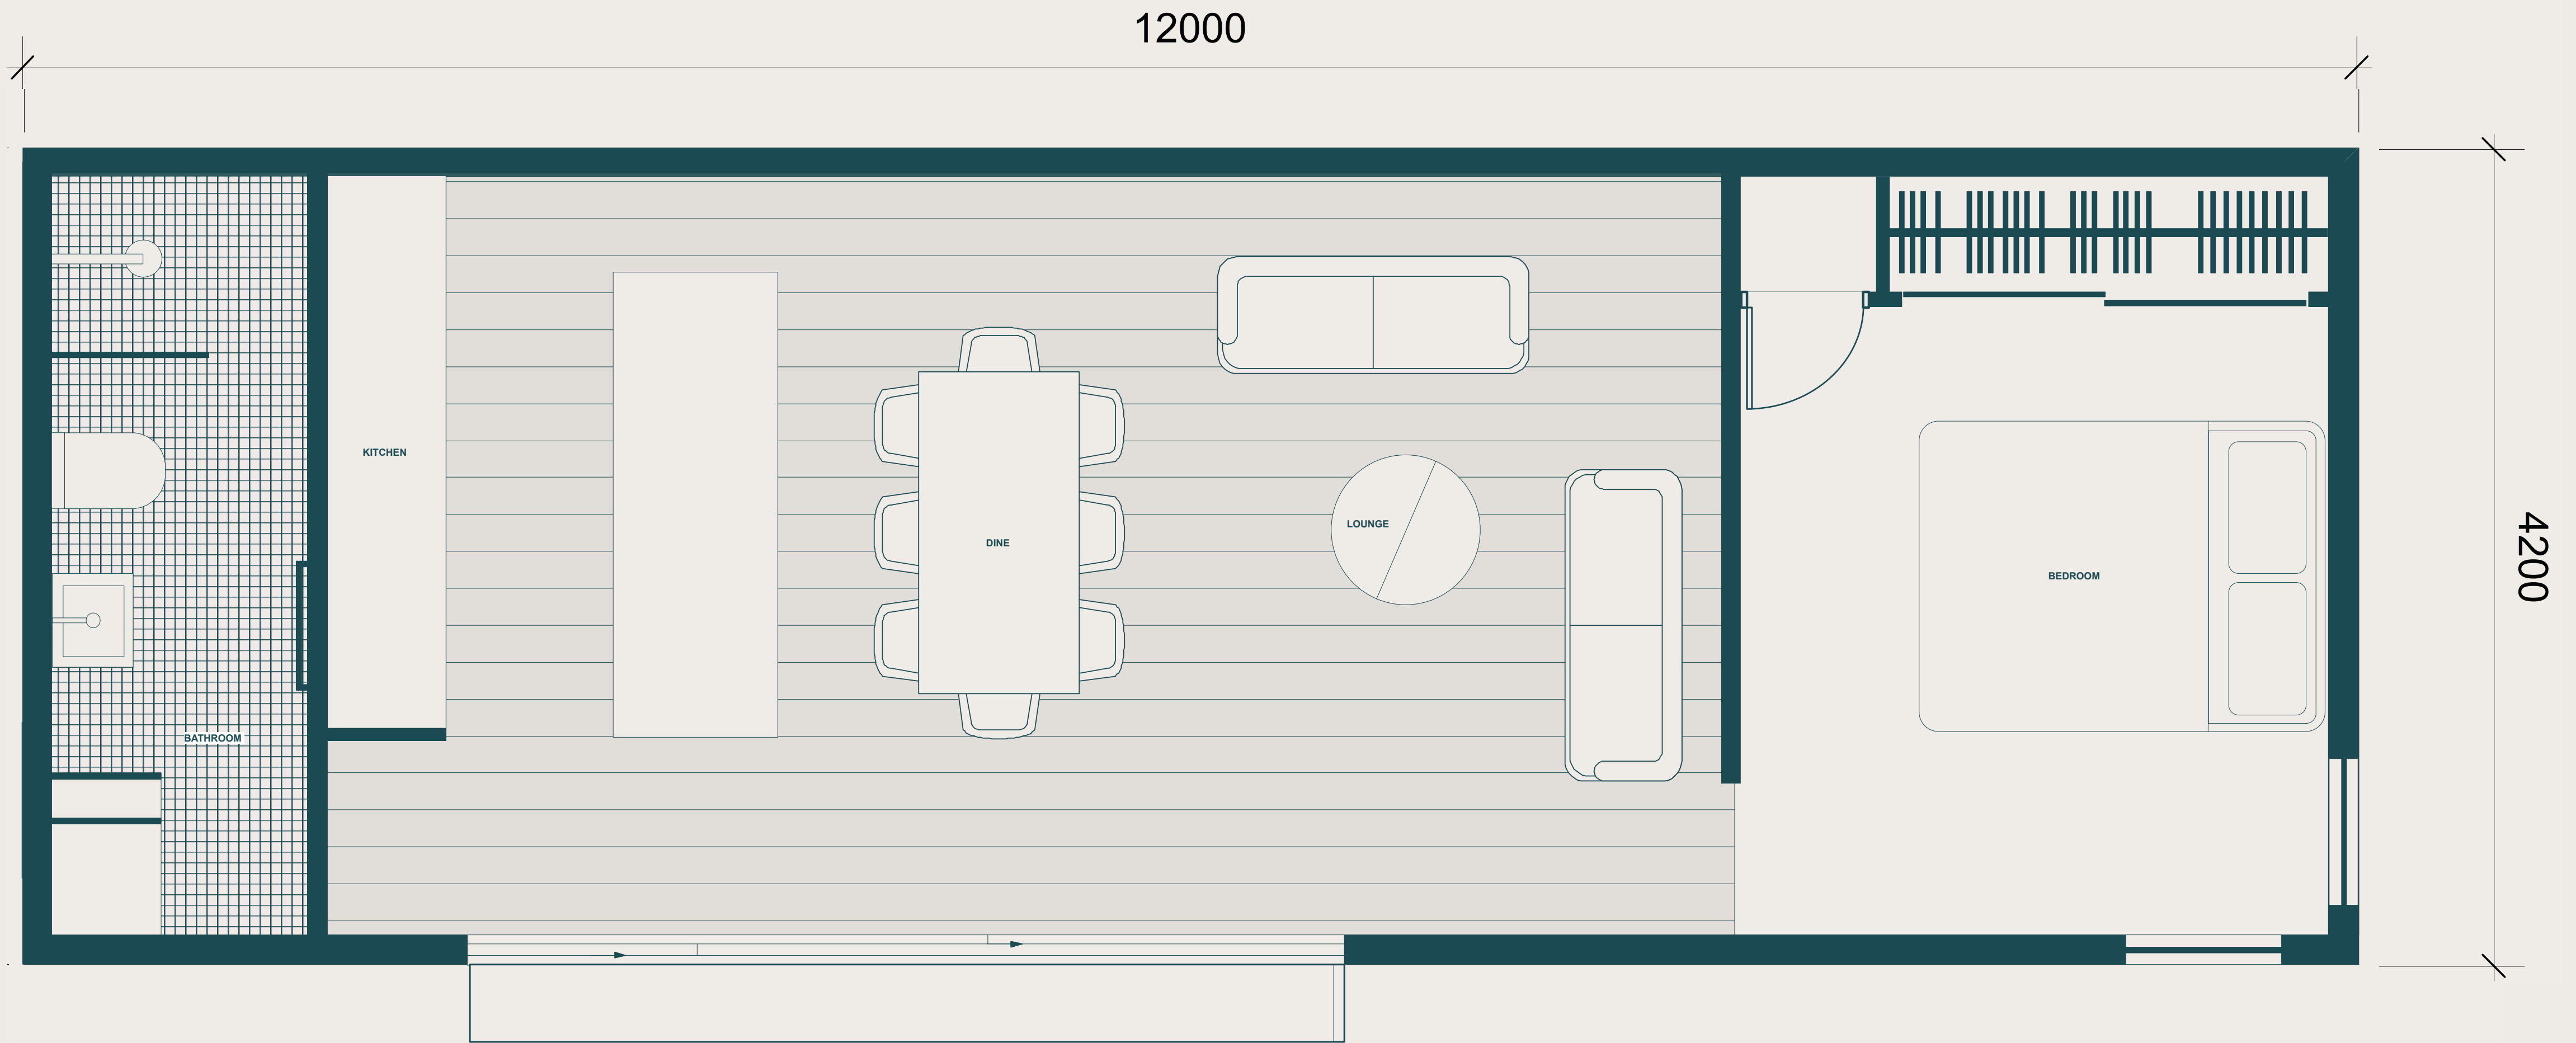

12000

4200

PODULAR^{PM}

the slab 50_1A

12 x 4.2m

50.4sqm

PODULAR^{PM}

the slab 50_1B

12 x 4.2m

50.4sqm

Enquire now: www.podular.co.nz | 09 390 5148 | sales@podular.co.nz