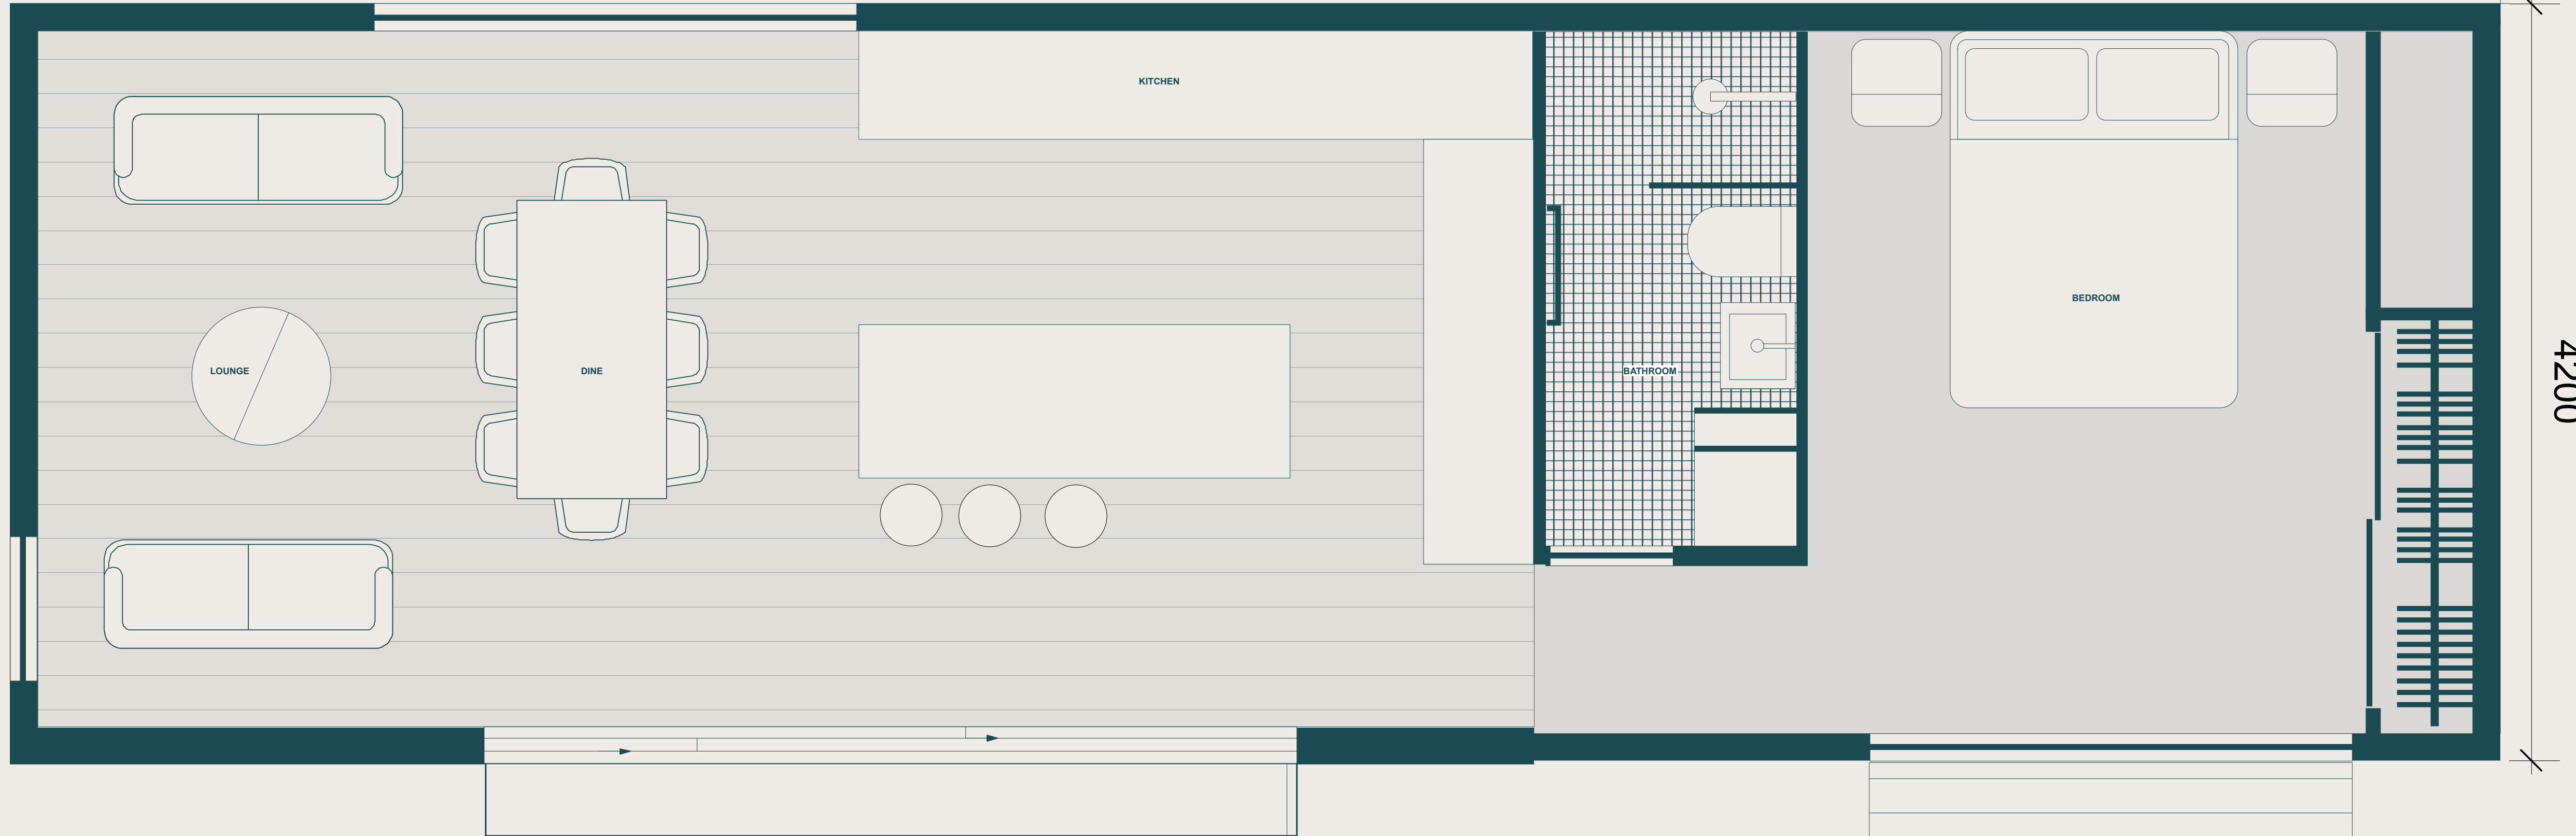

13800

4200

PODULAR^{PM}

the slab 58_1

13.8 x 4.2m

57.96sqm

Enquire now: www.podular.co.nz | 09 390 5148 | sales@podular.co.nz