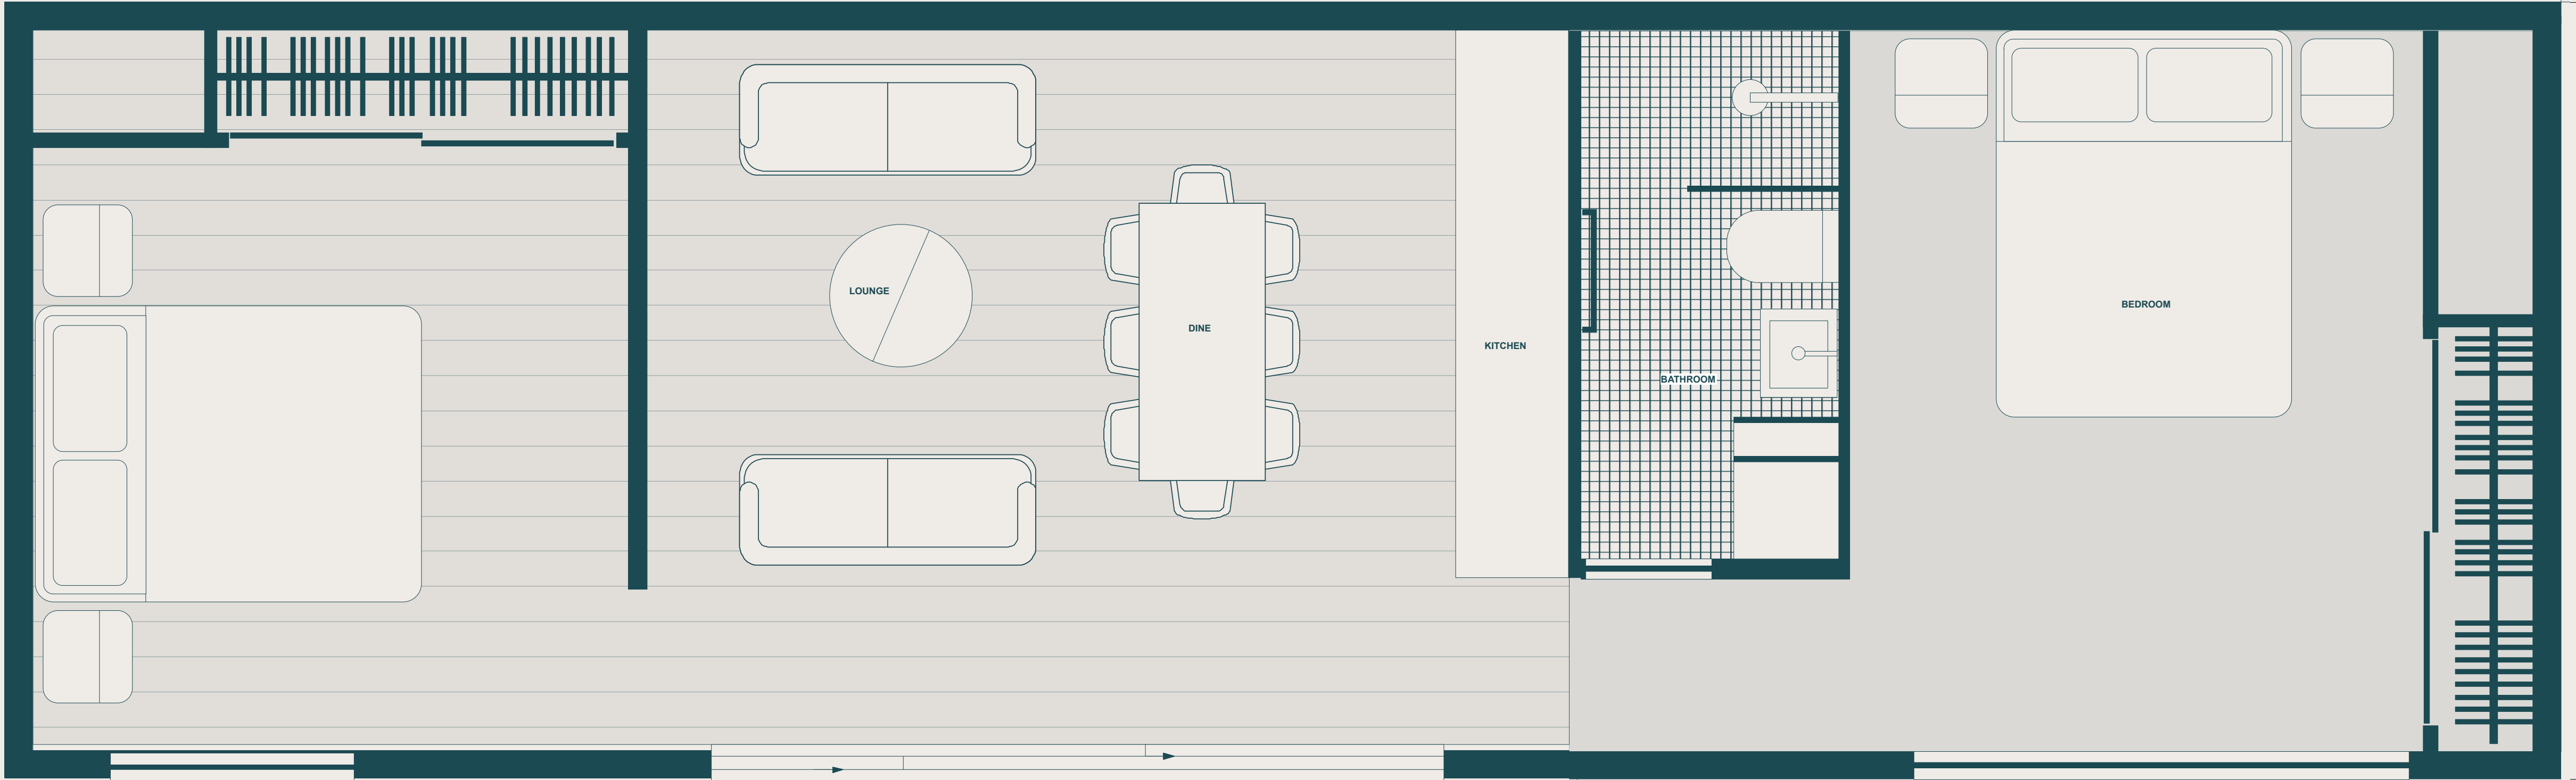

13800

4200

PODULAR^{PM}

the slab 58_2

13.8 x 4.2m

57.96sqm

Enquire now: www.podular.co.nz | 09 390 5148 | sales@podular.co.nz