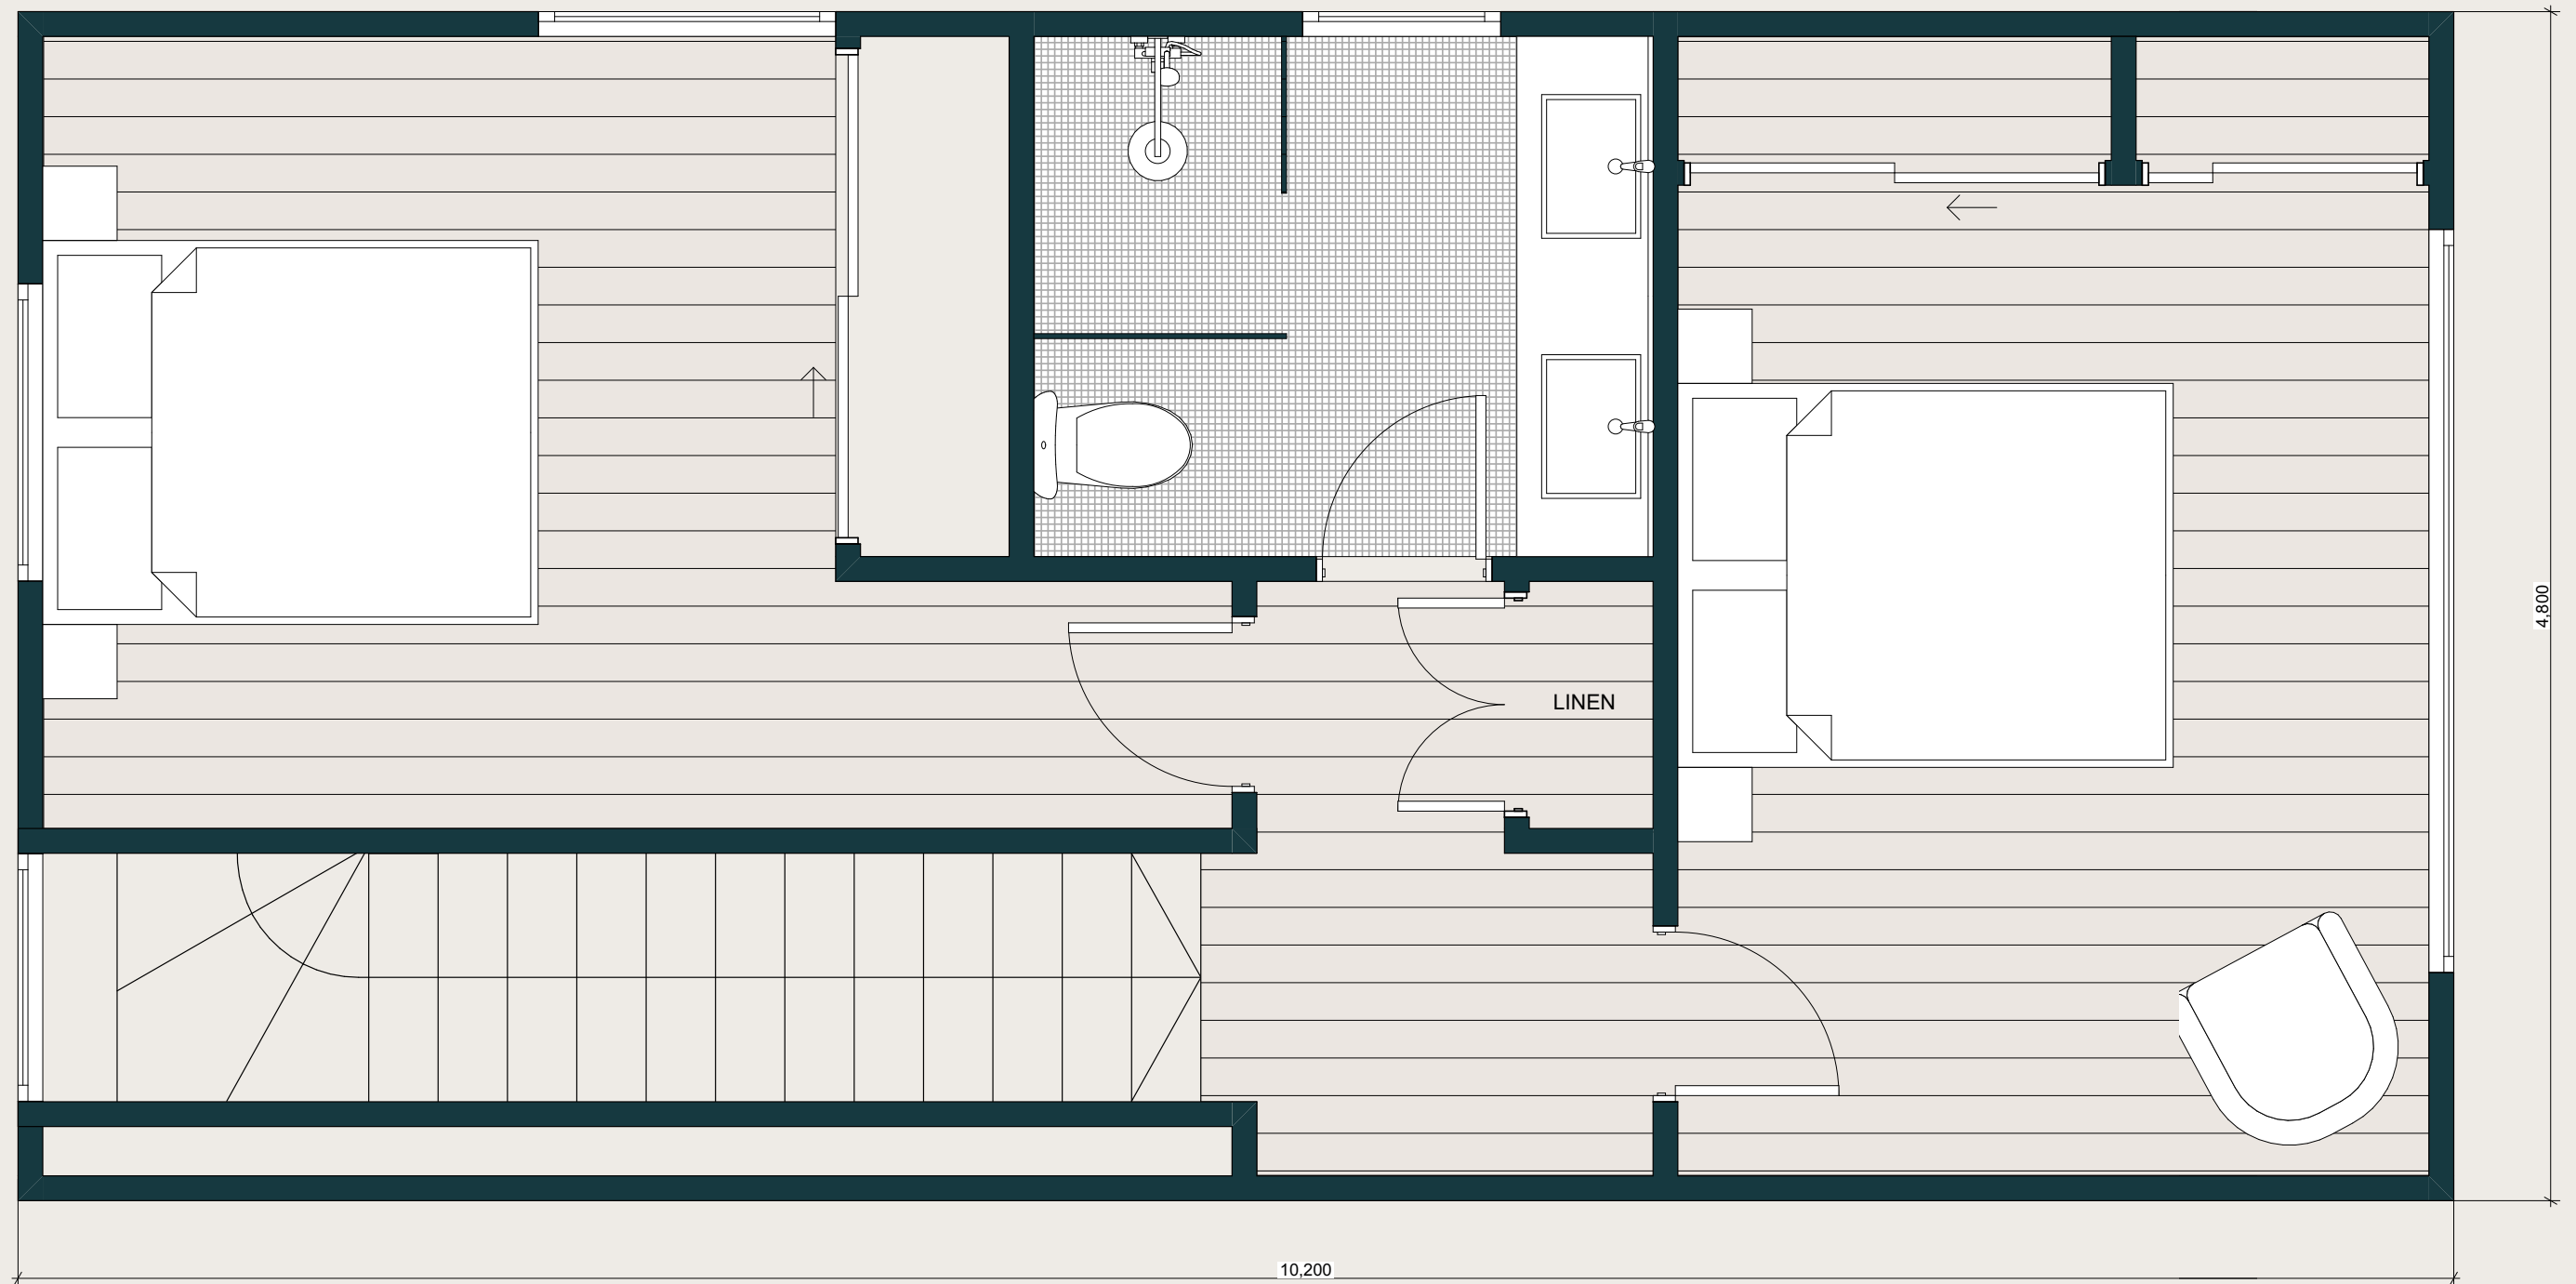

Enquire now:
www.podular.co.nz
09 390 5148
sales@podular.co.nz

Ground floor
9.6 x 3.6m

Upper floor
9.6 x 3.6m

PODULAR^{PM}
the stack 69_2 Bed
19.2 x 3.6m
69.12sqm over 2 levels