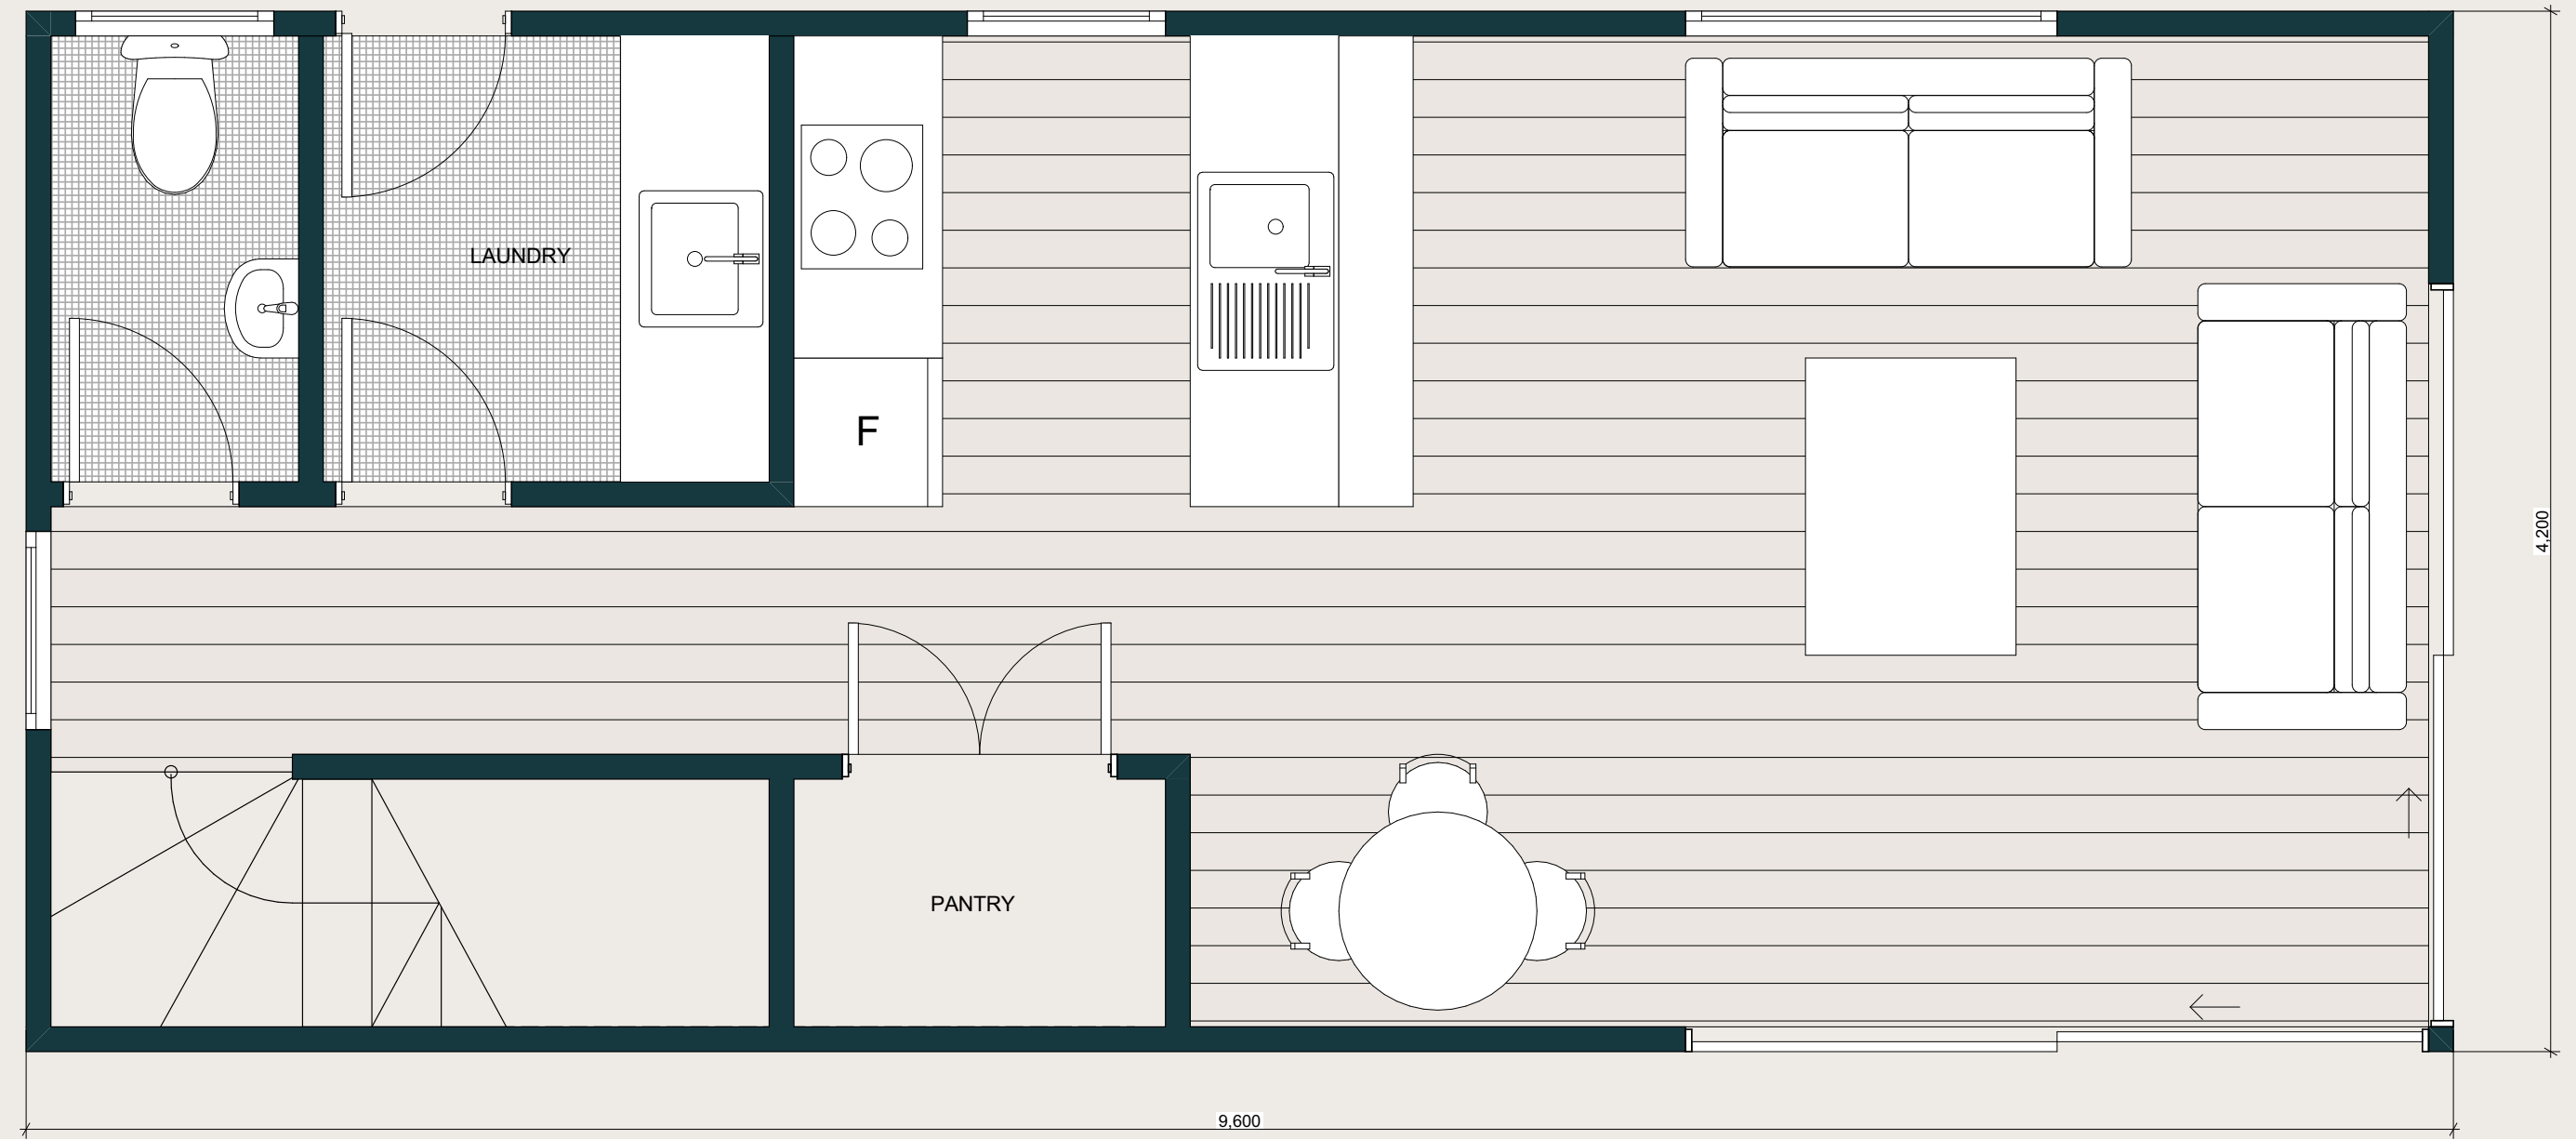

Enquire now:
www.podular.co.nz
09 390 5148
sales@podular.co.nz

Ground floor
9.6 x 3.6m

Upper floor
9.6 x 3.6m

PODULAR^{PM}
the stack 69_2 Bed
19.2 x 3.6m
69.12sqm over 2 levels