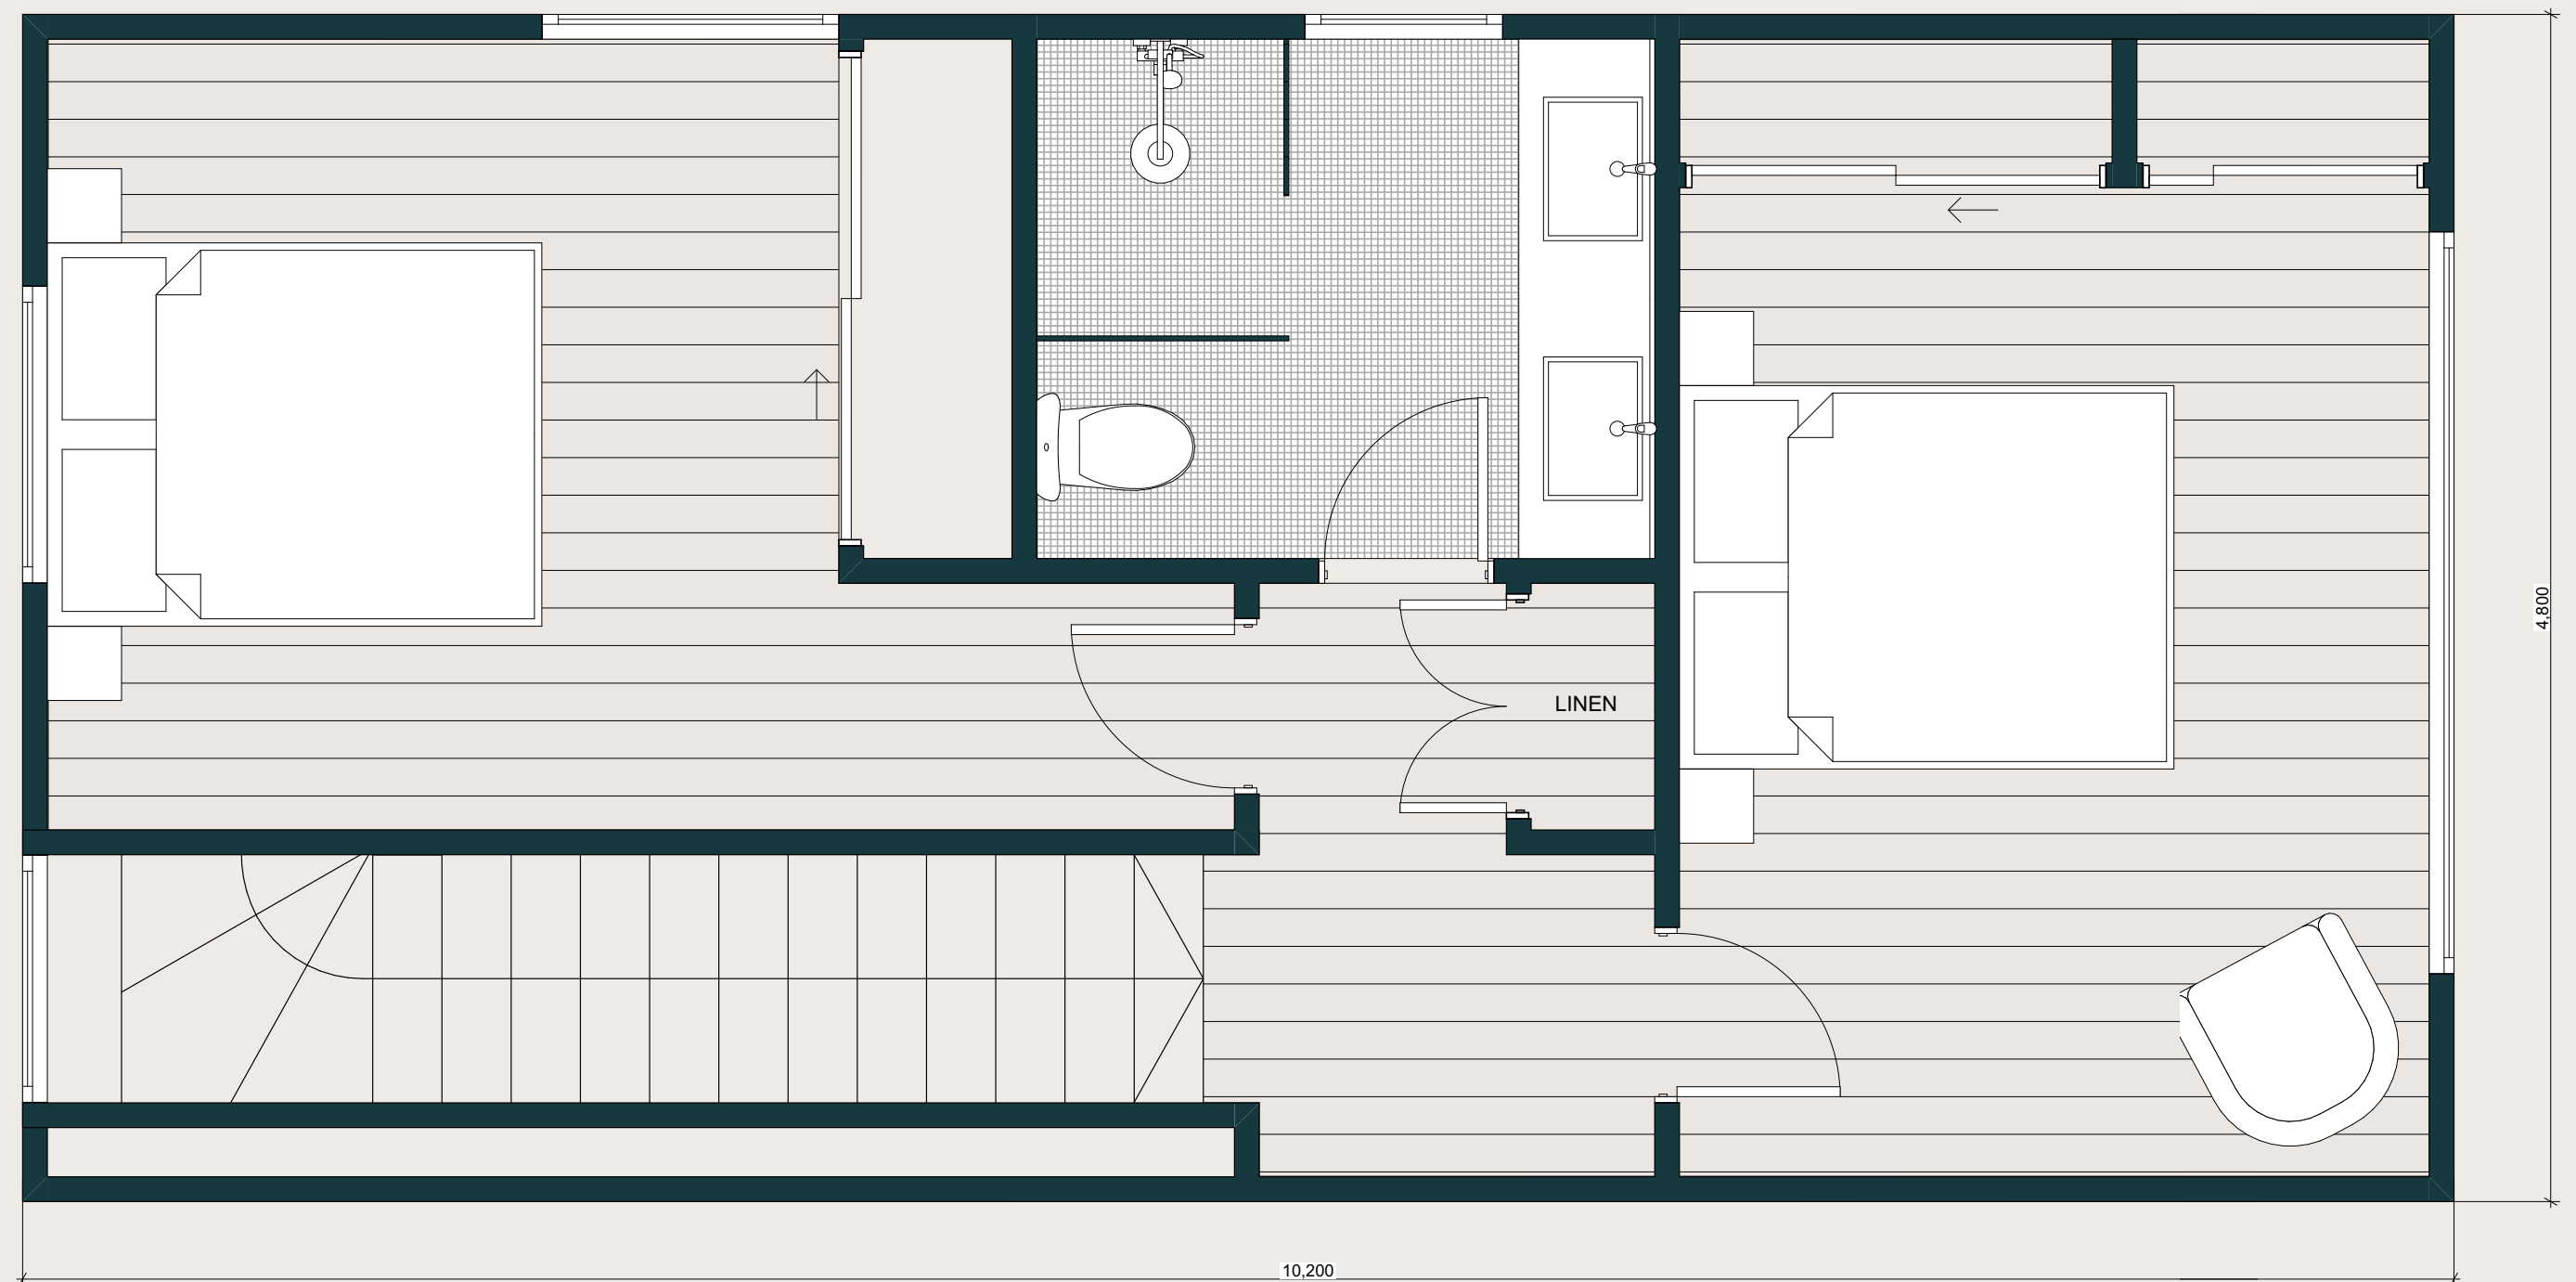

Enquire now:
www.podular.co.nz
09 390 5148
sales@podular.co.nz

Ground floor
9.6 x 4.2m

Upper floor
9.6 x 4.2m

PODULAR^{PM}
the stack 80_2 Bed
19.2 x 4.2m
80.64sqm over 2 levels