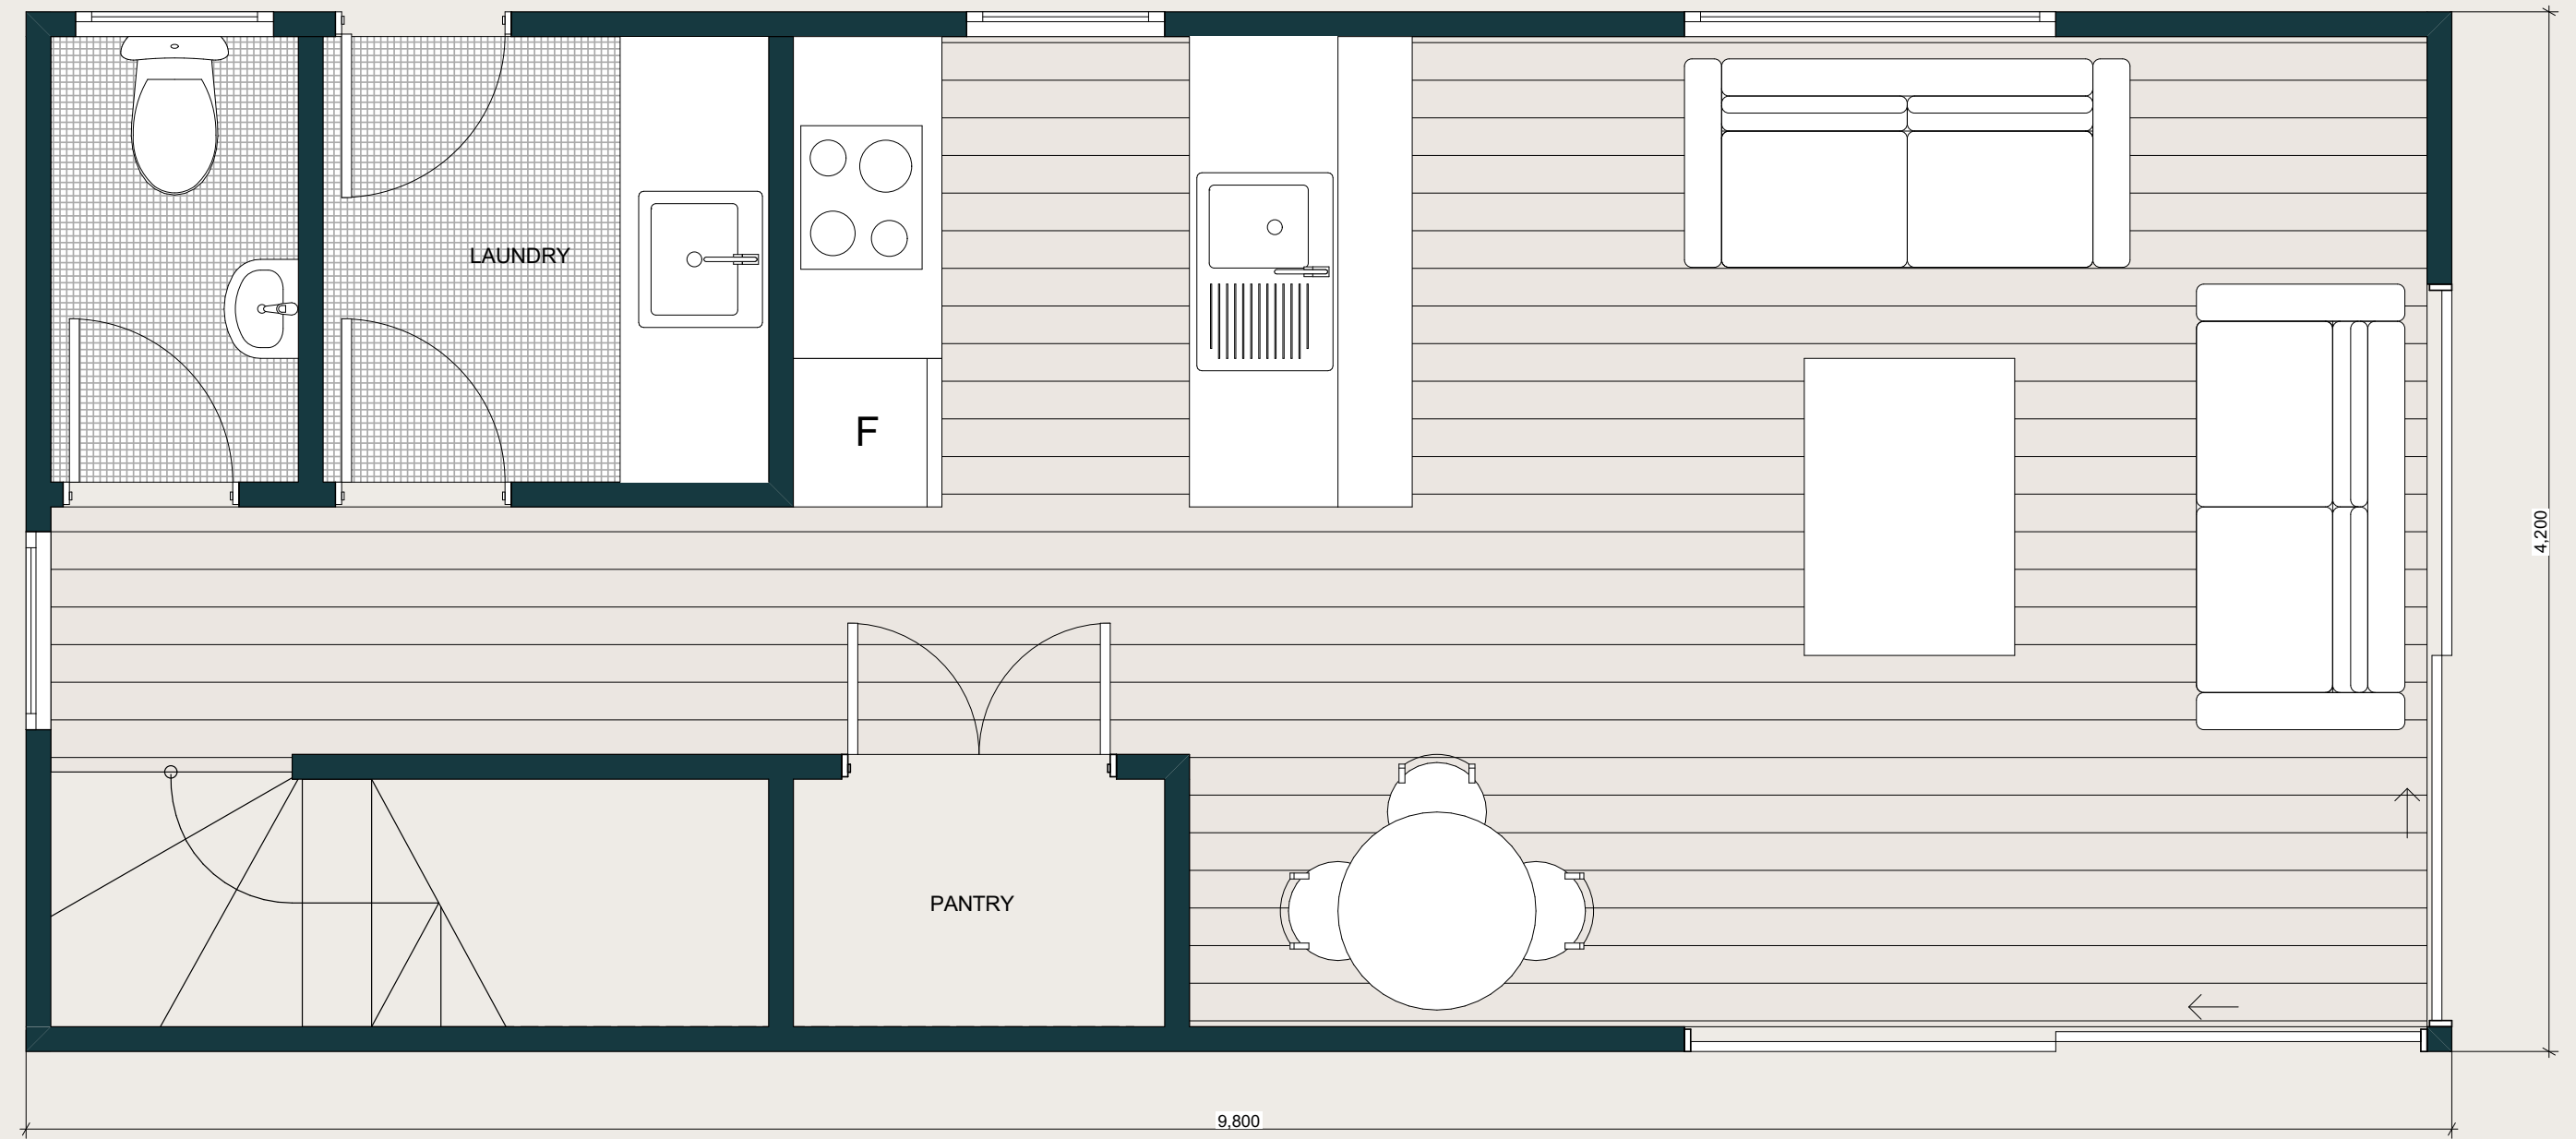

Enquire now:  
www.podular.co.nz  
09 390 5148  
sales@podular.co.nz

Ground floor  
9.8 x 4.2m

Upper floor  
10.4 x 4.8m

**PODULAR**<sup>PM</sup>

the stack 91\_2

Ground 41.16sqm

Upper 49.92sqm

91sqm